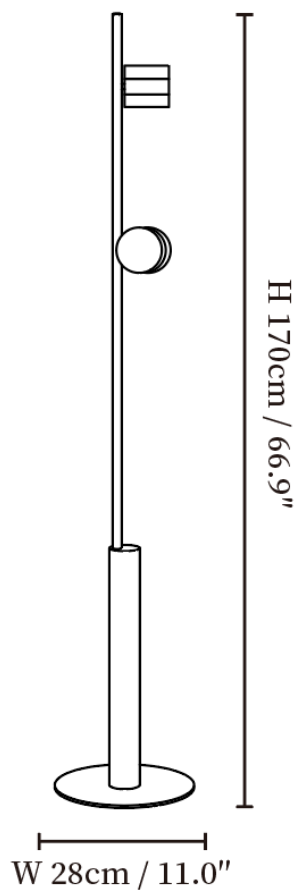

SPECIFICATION SHEET

SPECIFICATION DETAILS

*For custom options, consult factory for details

Fixture Dimensions	W 11.4" x H 62.9"
Light source	G4 (bulb not included)
Wattage	MAX 3W incandescent bulb or LED equivalent.
Voltage	AC 110-240V
Dimming	Compatible with dimmable bulbs (bulb not included)
Control method	In line ON / OFF switch.
Finishes	Black, Gold.
Shade Details	Black, White.
Material	Metal, Acrylic
Cord Length	Supplied with switched plug cord, length ~59" (150cm).

SPECIFICATION SHEET

SPECIFICATION DETAILS

*For custom options, consult factory for details

Fixture Dimensions	W 11.0" x H 66.9"
Light source	G4 (bulb not included)
Wattage	MAX 3W incandescent bulb or LED equivalent.
Voltage	AC 110-240V
Dimming	Compatible with dimmable bulbs (bulb not included)
Control method	In line ON / OFF switch.
Finishes	Black, Gold.
Shade Details	Black, White.
Material	Metal, Acrylic
Cord Length	Supplied with switched plug cord, length ~59" (150cm).