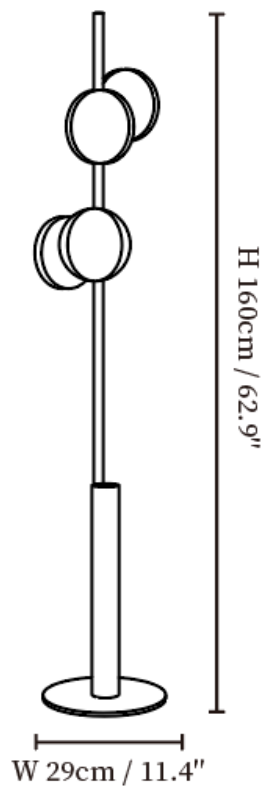

SPECIFICATION SHEET

SPECIFICATION DETAILS

*For custom options, consult factory for details

Fixture Dimensions	W 11.4" x H 62.9"
Light source	G4 (bulb not included)
Wattage	MAX 3W incandescent bulb or LED equivalent.
Voltage	AC 110-240V
Dimming	Compatible with dimmable bulbs (bulb not included)
Control method	In line ON / OFF switch.
Finishes	Black, Gold.
Shade Details	Black, White.
Material	Metal, Acrylic
Cord Length	Supplied with switched plug cord, length ~59" (150cm).

SPECIFICATION SHEET

SPECIFICATION DETAILS

*For custom options, consult factory for details

Fixture Dimensions	W 11.0" x H 66.9"
Light source	G4 (bulb not included)
Wattage	MAX 3W incandescent bulb or LED equivalent.
Voltage	AC 110-240V
Dimming	Compatible with dimmable bulbs (bulb not included)
Control method	In line ON / OFF switch.
Finishes	Black, Gold.
Shade Details	Black, White.
Material	Metal, Acrylic
Cord Length	Supplied with switched plug cord, length ~59" (150cm).