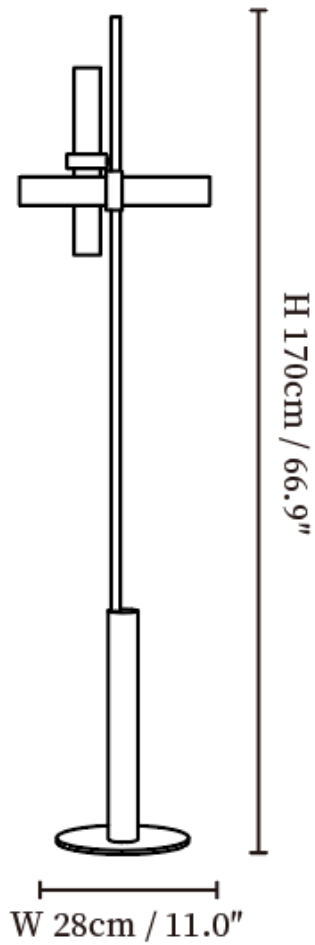

SPECIFICATION SHEET

SPECIFICATION DETAILS

*For custom options, consult factory for details

Fixture Dimensions	W 11.4" x H 62.9"
Light source	G4 (bulb not included)
Wattage	MAX 3W incandescent bulb or LED equivalent.
Voltage	AC 110-240V
Dimming	Compatible with dimmable bulbs (bulb not included)
Control method	In line ON / OFF switch.
Finishes	Black, Gold.
Shade Details	Black, White.
Material	Metal, Acrylic
Cord Length	Supplied with switched plug cord, length ~59" (150cm).

SPECIFICATION SHEET

SPECIFICATION DETAILS

*For custom options, consult factory for details

Fixture Dimensions	W 11.0" x H 66.9"
Light source	G4 (bulb not included)
Wattage	MAX 3W incandescent bulb or LED equivalent.
Voltage	AC 110-240V
Dimming	Compatible with dimmable bulbs (bulb not included)
Control method	In line ON / OFF switch.
Finishes	Black, Gold.
Shade Details	Black, White.
Material	Metal, Acrylic
Cord Length	Supplied with switched plug cord, length ~59" (150cm).