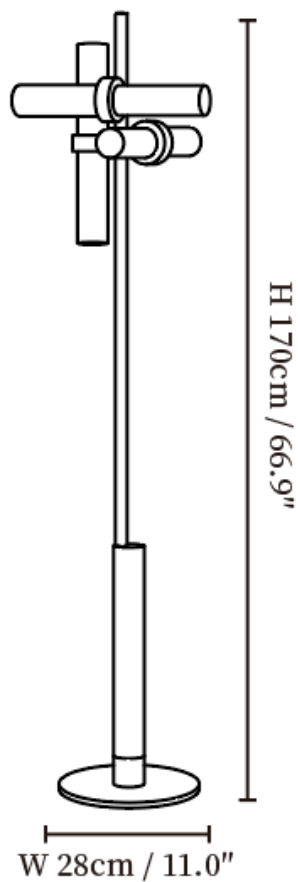

SPECIFICATION SHEET

SPECIFICATION DETAILS

*For custom options, consult factory for details

Fixture Dimensions	W 11.4" x H 62.9"
Light source	G4 (bulb not included)
Wattage	MAX 3W incandescent bulb or LED equivalent.
Voltage	AC 110-240V
Dimming	Compatible with dimmable bulbs (bulb not included)
Control method	In line ON / OFF switch.
Finishes	Black, Gold.
Shade Details	Black, White.
Material	Metal, Acrylic
Cord Length	Supplied with switched plug cord, length ~59" (150cm).

SPECIFICATION SHEET

SPECIFICATION DETAILS

*For custom options, consult factory for details

Fixture Dimensions	W 11.0" x H 66.9"
Light source	G4 (bulb not included)
Wattage	MAX 3W incandescent bulb or LED equivalent.
Voltage	AC 110-240V
Dimming	Compatible with dimmable bulbs (bulb not included)
Control method	In line ON / OFF switch.
Finishes	Black, Gold.
Shade Details	Black, White.
Material	Metal, Acrylic
Cord Length	Supplied with switched plug cord, length ~59" (150cm).