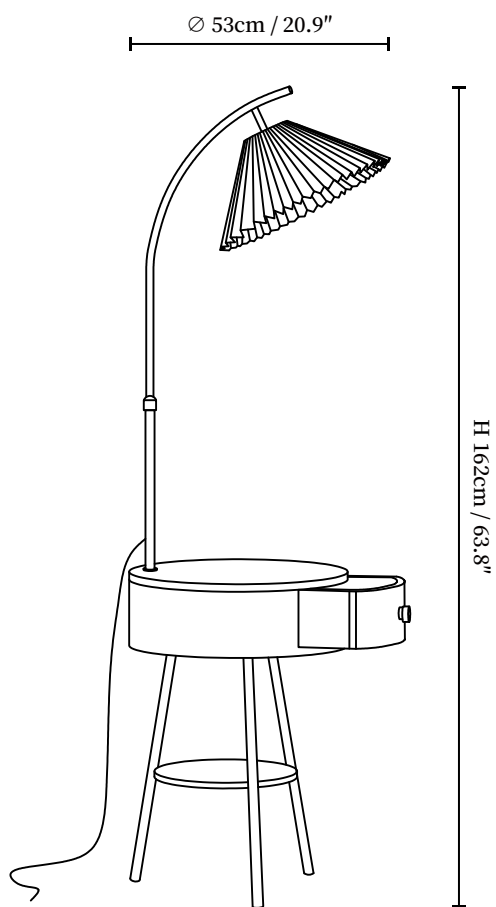

## SPECIFICATION DETAILS

\*For custom options, consult factory for details

---

<b>Fixture Dimensions</b>	D 20.9" x H 63.8" (Model A)
<b>Light source</b>	E26 or E27 (bulb not included)
<b>Wattage</b>	MAX 40W incandescent bulb or LED equivalent.
<b>Voltage</b>	AC 110-240V
<b>Dimming</b>	Compatible with dimmable bulbs (bulb not included)
<b>Control method</b>	In line ON / OFF switch.
<b>Finishes</b>	Grey, Black, White
<b>Shade Details</b>	White
<b>Material</b>	Wood, Metal, Fabric, Marble.
<b>Cord Length</b>	Supplied with switched plug cord, length ~59.1" (150cm).