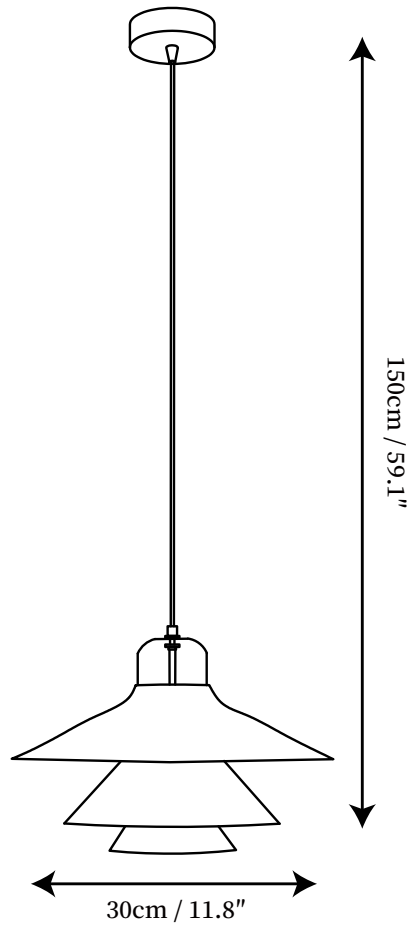

SPECIFICATION SHEET

SPECIFICATION DETAILS

*For custom options, consult factory for details

Fixture Dimensions	D 11.8" x H 59.1"
Light source	E26 or E27 (bulb not included)
Wattage	MAX 40W incandescent bulb or LED equivalent.
Voltage	AC 110-240V
Mounting	Hardwired.
Dimming	Compatible with dimmable bulbs (bulb not included)
Control method	Compatible with common wall switches
Finishes	White, Red, Green
Shade Details	White
Material	Aluminum, Glass
Wire Length	The standard length of the cord is 59" (150 cm), the length is adjustable.

SPECIFICATION SHEET

SPECIFICATION DETAILS

*For custom options, consult factory for details

Fixture Dimensions	D 15.7" x H 59.1"
Light source	E26 or E27 (bulb not included)
Wattage	MAX 40W incandescent bulb or LED equivalent.
Voltage	AC 110-240V
Mounting	Hardwired.
Dimming	Compatible with dimmable bulbs (bulb not included)
Control method	Compatible with common wall switches(not included)
Finishes	White, Red, Green
Shade Details	White
Material	Aluminum, Glass
Wire Length	The standard length of the cord is 59" (150 cm), the length is adjustable.