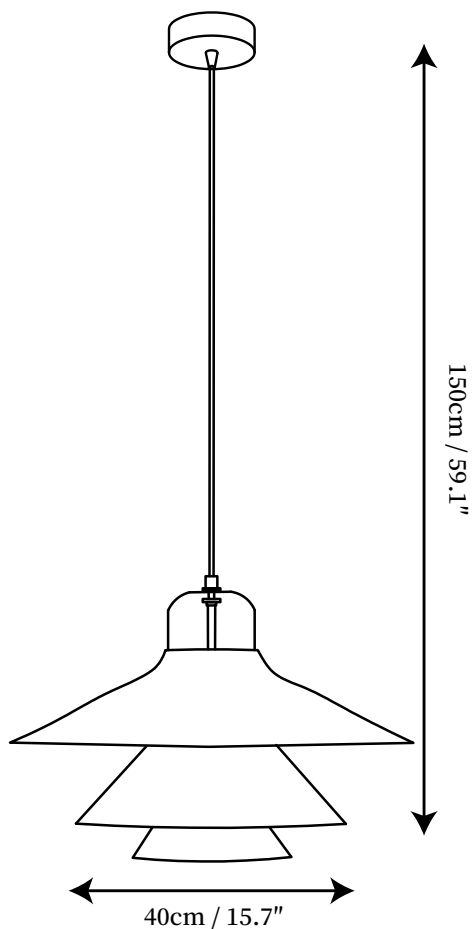

SPECIFICATION SHEET

SPECIFICATION DETAILS

*For custom options, consult factory for details

Fixture Dimensions	D 11.8" x H 59.1"
Light source	E26 or E27 (bulb not included)
Wattage	MAX 40W incandescent bulb or LED equivalent.
Voltage	AC 110-240V
Mounting	Hardwired.
Dimming	Compatible with dimmable bulbs (bulb not included)
Control method	Compatible with common wall switches
Finishes	White, Red, Green
Shade Details	White
Material	Aluminum, Glass
Wire Length	The standard length of the cord is 59" (150 cm), the length is adjustable.

SPECIFICATION SHEET

SPECIFICATION DETAILS

*For custom options, consult factory for details

Fixture Dimensions	D 15.7" x H 59.1"
Light source	E26 or E27 (bulb not included)
Wattage	MAX 40W incandescent bulb or LED equivalent.
Voltage	AC 110-240V
Mounting	Hardwired.
Dimming	Compatible with dimmable bulbs (bulb not included)
Control method	Compatible with common wall switches(not included)
Finishes	White, Red, Green
Shade Details	White
Material	Aluminum, Glass
Wire Length	The standard length of the cord is 59" (150 cm), the length is adjustable.