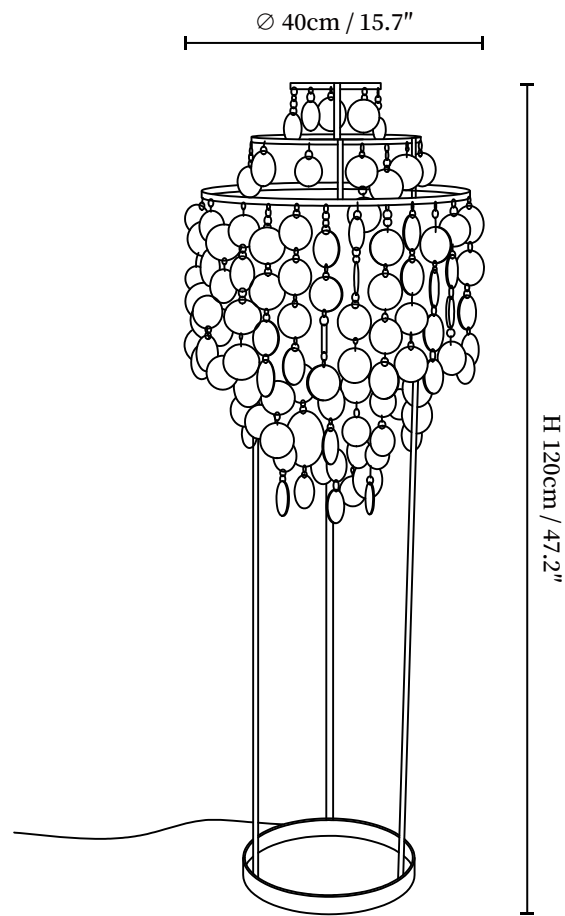

SPECIFICATION SHEET

SPECIFICATION DETAILS

*For custom options, consult factory for details

Fixture Dimensions	D 15.7" x H 47.2"
Light source	E26 or E27 (bulb not included)
Wattage	MAX 40W incandescent bulb or LED equivalent.
Voltage	AC 110-240V
Dimming	Compatible with dimmable bulbs (bulb not included)
Control method	In line ON / OFF switch.
Finishes	Black, Gold.
Shade Details	White.
Material	Iron, Shell, Metal.
Cord Length	Supplied with switched plug cord, length ~59.1" (150cm).
