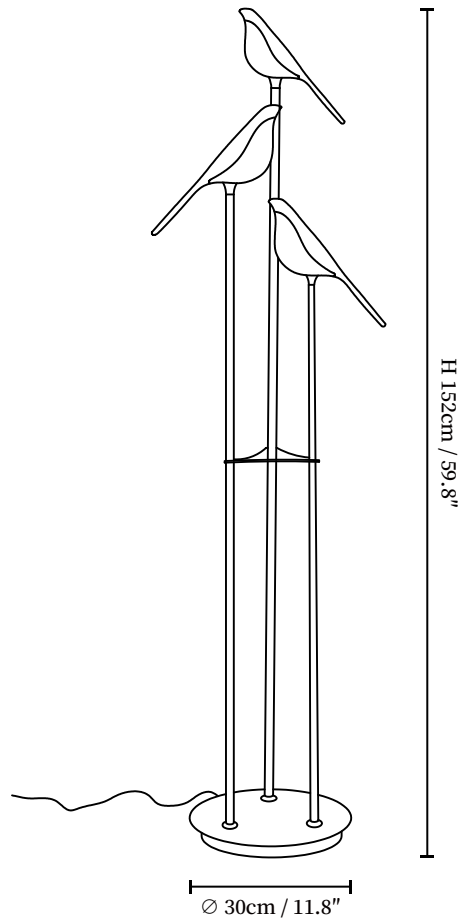

# SPECIFICATION SHEET

---

## SPECIFICATION DETAILS

\*For custom options, consult factory for details

<b>Fixture Dimensions</b>	D 11.8" x H 59.8"
<b>Light source</b>	Integrated LED
<b>Wattage</b>	~5W
<b>Voltage</b>	AC 110-240V
<b>Dimming</b>	Not supported
<b>CRI(Ra)</b>	90+CRI
<b>LED Rated Life</b>	30000 hours
<b>Control method</b>	In line ON / OFF switch.
<b>Color Temperature</b>	Warm Light (3000K), Neutral Light (4000K), Cool Light (6000K)
<b>Finishes</b>	Black, Gold.
<b>Shade Details</b>	White.
<b>Material</b>	Iron, Aluminum, Acrylic, Metal.
<b>Cord Length</b>	Supplied with switched plug cord, length ~59" (150cm).