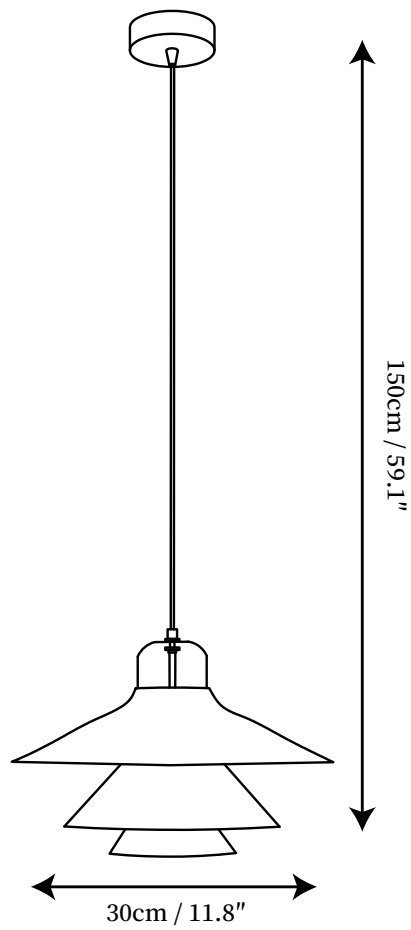

SPECIFICATION SHEET

SPECIFICATION DETAILS

*For custom options, consult factory for details

Fixture Dimensions	D 11.8" x H 59.1"
Light source	E26 or E27 (bulb not included)
Wattage	MAX 40W incandescent bulb or LED equivalent.
Voltage	AC 110-240V
Mounting	Hardwired.
Dimming	Compatible with dimmable bulbs (bulb not included)
Control method	Compatible with common wall switches(
Finishes	White, Red, Green
Shade Details	White
Material	Aluminum, Glass
Wire Length	The standard length of the cord is 59" (150 cm), the length is adjustable.

SPECIFICATION SHEET

SPECIFICATION DETAILS

*For custom options, consult factory for details

Fixture Dimensions	D 15.7" x H 59.1"
Light source	E26 or E27 (bulb not included)
Wattage	MAX 40W incandescent bulb or LED equivalent.
Voltage	AC 110-240V
Mounting	Hardwired.
Dimming	Compatible with dimmable bulbs (bulb not included)
Control method	Compatible with common wall switches(not included)
Finishes	White, Red, Green
Shade Details	White
Material	Aluminum, Glass
Wire Length	The standard length of the cord is 59" (150 cm), the length is adjustable.