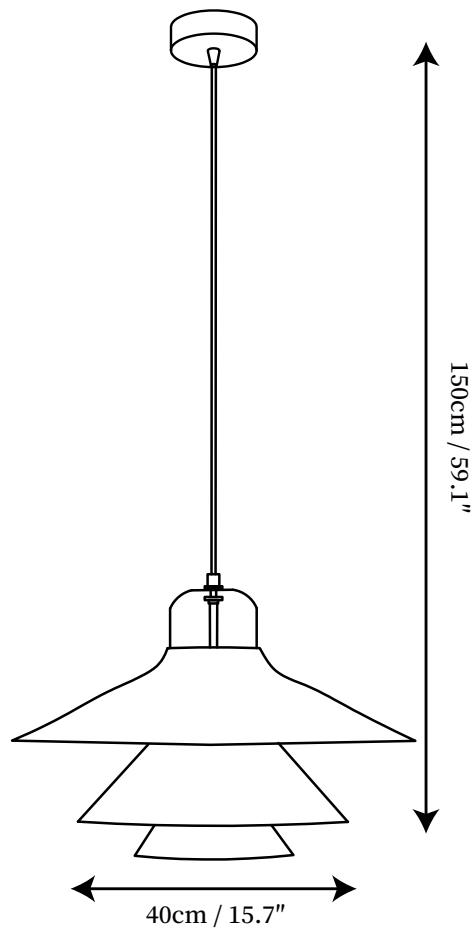

SPECIFICATION SHEET

SPECIFICATION DETAILS

*For custom options, consult factory for details

Fixture Dimensions	D 11.8" x H 59.1"
Light source	E26 or E27 (bulb not included)
Wattage	MAX 40W incandescent bulb or LED equivalent.
Voltage	AC 110-240V
Mounting	Hardwired.
Dimming	Compatible with dimmable bulbs (bulb not included)
Control method	Compatible with common wall switches(
Finishes	White, Red, Green
Shade Details	White
Material	Aluminum, Glass
Wire Length	The standard length of the cord is 59" (150 cm), the length is adjustable.

SPECIFICATION SHEET

SPECIFICATION DETAILS

*For custom options, consult factory for details

Fixture Dimensions	D 15.7" x H 59.1"
Light source	E26 or E27 (bulb not included)
Wattage	MAX 40W incandescent bulb or LED equivalent.
Voltage	AC 110-240V
Mounting	Hardwired.
Dimming	Compatible with dimmable bulbs (bulb not included)
Control method	Compatible with common wall switches(not included)
Finishes	White, Red, Green
Shade Details	White
Material	Aluminum, Glass
Wire Length	The standard length of the cord is 59" (150 cm), the length is adjustable.