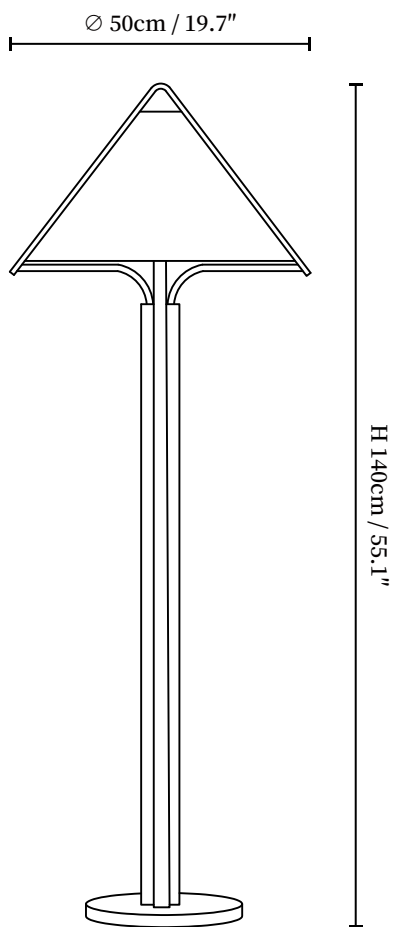

SPECIFICATION SHEET

SPECIFICATION DETAILS

*For custom options, consult factory for details

Fixture Dimensions	D 19.7" x H 55.1"
Light source	E26 or E27 (bulb not included)
Wattage	MAX 40W incandescent bulb or LED equivalent.
Voltage	AC 110-240V
Dimming	Compatible with dimmable bulbs (bulb not included)
Control method	In line ON / OFF switch.
Finishes	Walnut Color.
Shade Details	White.
Material	Metal, Wood, Fabric.
Cord Length	Supplied with switched plug cord, length ~59.1" (150cm).
