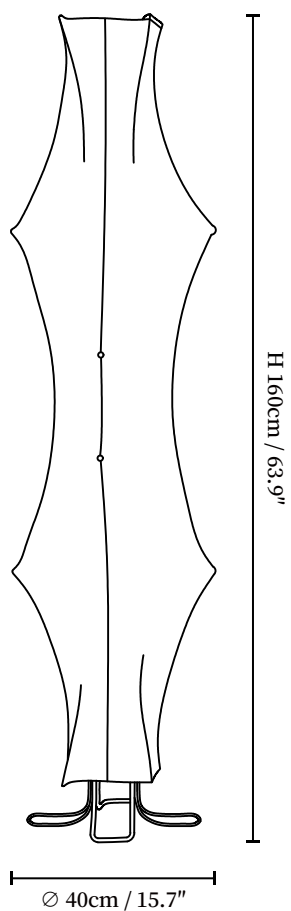

SPECIFICATION SHEET

SPECIFICATION DETAILS

*For custom options, consult factory for details

Fixture Dimensions	D 15.7" x H 63.9"
Light source	E26 or E27 (bulb not included)
Wattage	MAX 40W incandescent bulb or LED equivalent.
Voltage	AC 110-240V
Dimming	Compatible with dimmable bulbs (bulb not included)
Control method	In line ON / OFF switch.
Finishes	Black.
Shade Details	White.
Material	Metal, Silk.
Cord Length	Supplied with switched plug cord, length ~59.1" (150cm).