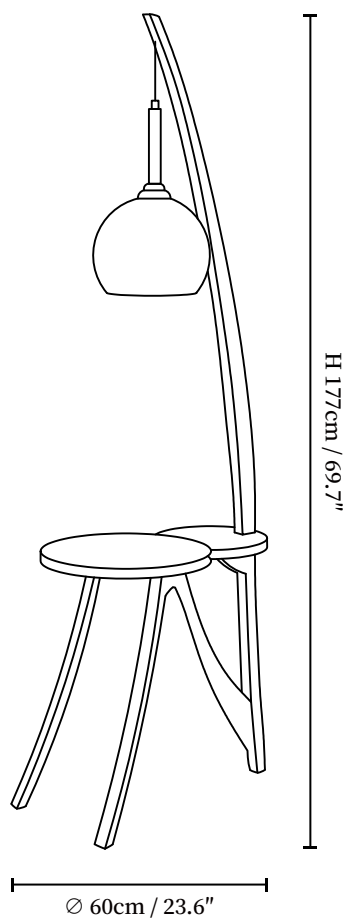

SPECIFICATION SHEET

SPECIFICATION DETAILS

*For custom options, consult factory for details

Fixture Dimensions	Ø 21.7" x H 65.4"
Light source	E26 or E27 (bulb not included)
Wattage	MAX 40W incandescent bulb or LED equivalent.
Voltage	AC 110-240V
Dimming	Compatible with dimmable bulbs (bulb not included)
Control method	In line ON / OFF switch.
Finishes	Walnut Color.
Shade Details	Caramel color.
Material	Metal, Glass, Wood.
Cord Length	Supplied with switched plug cord, length ~59.1" (150cm).
