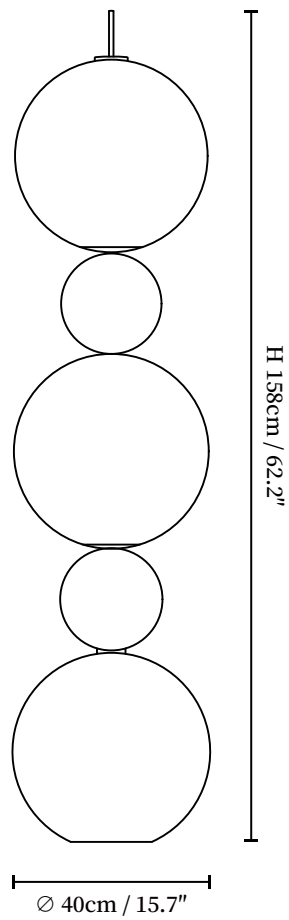

## SPECIFICATION DETAILS

\*For custom options, consult factory for details

---

<b>Fixture Dimensions</b>	D 15.7" x H 62.2"
<b>Light source</b>	Integrated LED
<b>Wattage</b>	~24W
<b>Voltage</b>	AC 110-240V
<b>Dimming</b>	Not supported
<b>CRI(Ra)</b>	90+CRI
<b>LED Rated Life</b>	30000 hours
<b>Control method</b>	In line ON / OFF switch.
<b>Color Temperature</b>	Warm Light (3000K), Neutral Light (4000K), Cool Light (6000K)
<b>Finishes</b>	Black.
<b>Shade Details</b>	White.
<b>Material</b>	Metal, Resin, Glass.
<b>Cord Length</b>	Supplied with switched plug cord, length ~59.1" (150cm).

## SPECIFICATION DETAILS

\*For custom options, consult factory for details

---

<b>Fixture Dimensions</b>	D 15" x H 61"
<b>Light source</b>	Integrated LED
<b>Wattage</b>	~18W
<b>Voltage</b>	AC 110-240V
<b>Dimming</b>	Not supported
<b>CRI(Ra)</b>	90+CRI
<b>LED Rated Life</b>	30000 hours
<b>Control method</b>	In line ON / OFF switch.
<b>Color Temperature</b>	Warm Light (3000K), Neutral Light (4000K), Cool Light (6000K)
<b>Finishes</b>	Black.
<b>Shade Details</b>	White.
<b>Material</b>	Metal, Resin, Glass.
<b>Cord Length</b>	Supplied with switched plug cord, length ~59.1" (150cm).