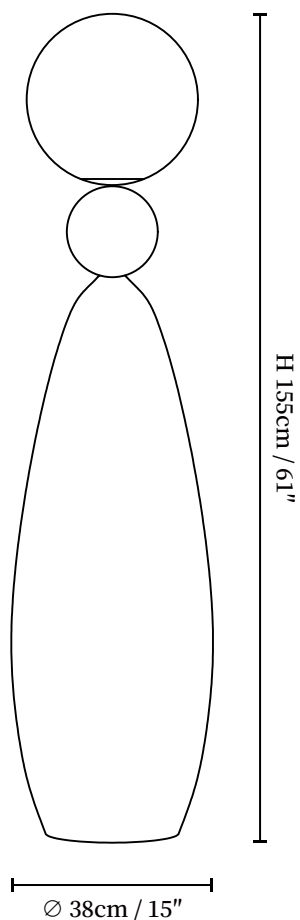

## SPECIFICATION DETAILS

\*For custom options, consult factory for details

---

<b>Fixture Dimensions</b>	D 15.7" x H 62.2"
<b>Light source</b>	Integrated LED
<b>Wattage</b>	~24W
<b>Voltage</b>	AC 110-240V
<b>Dimming</b>	Not supported
<b>CRI(Ra)</b>	90+CRI
<b>LED Rated Life</b>	30000 hours
<b>Control method</b>	In line ON / OFF switch.
<b>Color Temperature</b>	Warm Light (3000K), Neutral Light (4000K), Cool Light (6000K)
<b>Finishes</b>	Black.
<b>Shade Details</b>	White.
<b>Material</b>	Metal, Resin, Glass.
<b>Cord Length</b>	Supplied with switched plug cord, length ~59.1" (150cm).

## SPECIFICATION DETAILS

\*For custom options, consult factory for details

---

<b>Fixture Dimensions</b>	D 15" x H 61"
<b>Light source</b>	Integrated LED
<b>Wattage</b>	~18W
<b>Voltage</b>	AC 110-240V
<b>Dimming</b>	Not supported
<b>CRI(Ra)</b>	90+CRI
<b>LED Rated Life</b>	30000 hours
<b>Control method</b>	In line ON / OFF switch.
<b>Color Temperature</b>	Warm Light (3000K), Neutral Light (4000K), Cool Light (6000K)
<b>Finishes</b>	Black.
<b>Shade Details</b>	White.
<b>Material</b>	Metal, Resin, Glass.
<b>Cord Length</b>	Supplied with switched plug cord, length ~59.1" (150cm).