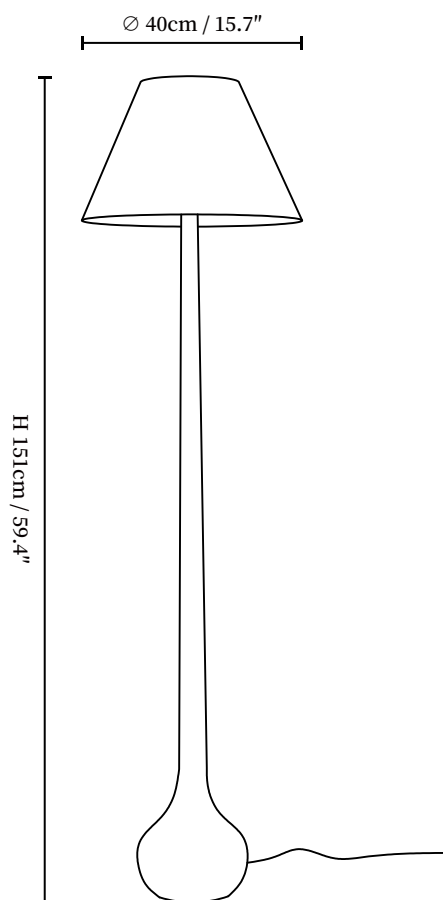

## SPECIFICATION DETAILS

\*For custom options, consult factory for details

<b>Fixture Dimensions</b>	D 15.7" x H 59.4"
<b>Light source</b>	E26 or E27 (bulb not included)
<b>Wattage</b>	MAX 40W incandescent bulb or LED equivalent.
<b>Voltage</b>	AC 110-240V
<b>Dimming</b>	Compatible with dimmable bulbs (bulb not included)
<b>Control method</b>	In line ON / OFF switch.
<b>Finishes</b>	Wood Color, Walnut Color, Black.
<b>Shade Details</b>	White, Black.
<b>Material</b>	Metal, Wood, Fabric.
<b>Cord Length</b>	Supplied with switched plug cord, length ~59.1" (150cm).