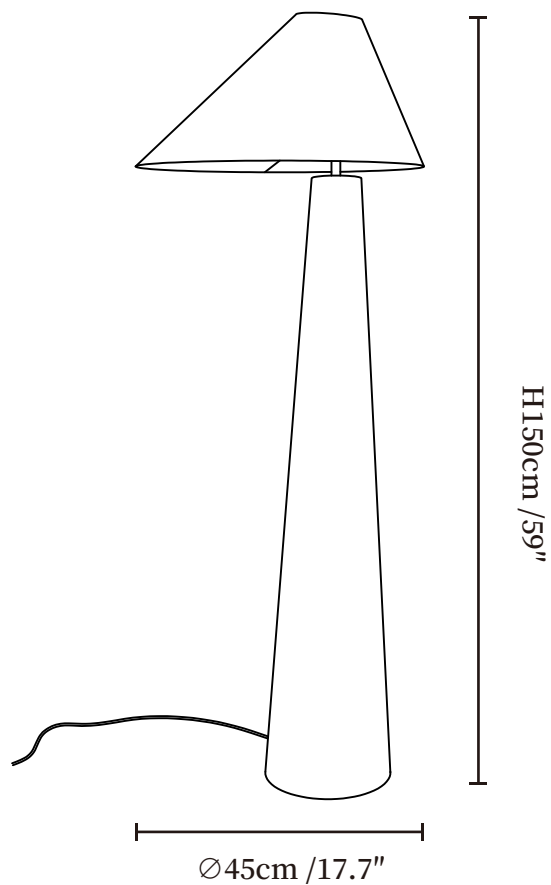

SPECIFICATION SHEET

SPECIFICATION DETAILS

*For custom options, consult factory for details

Fixture Dimensions	Ø 17.7" x H 59"
Light source	E26 or E27 (bulb not included)
Wattage	MAX 40W incandescent bulb or LED equivalent.
Voltage	AC 110-240V
Dimming	Compatible with dimmable bulbs (bulb not included)
Control method	In line ON / OFF switch.
Finishes	Wood Color.
Shade Details	White.
Material	Metal, Wood, Fabric.
Cord Length	Supplied with switched plug cord, length ~59" (150cm).
