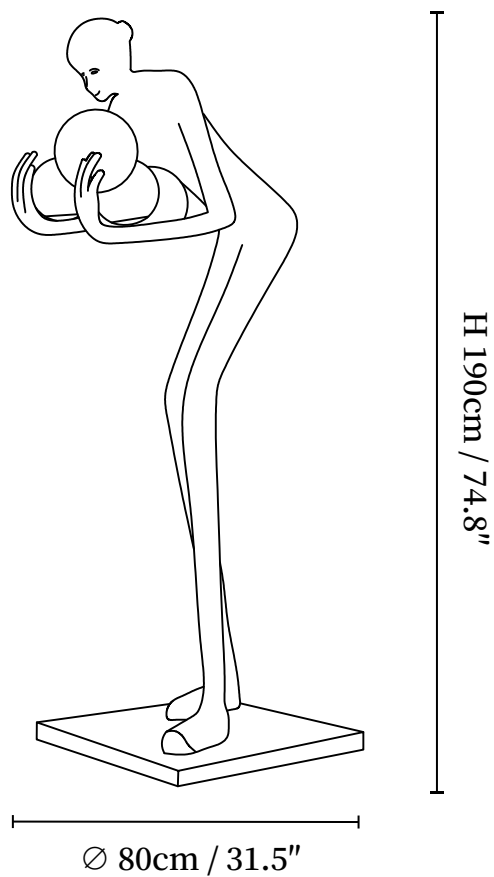

SPECIFICATION SHEET

SPECIFICATION DETAILS

*For custom options, consult factory for details

Fixture Dimensions	D 31.5" x H 74.8", 22 kg (48.5 lbs)
Light source	E26 or E27 (bulb not included)
Wattage	MAX 40W incandescent bulb or LED equivalent.
Voltage	AC 110-240V
Dimming	Compatible with dimmable bulbs (bulb not included)
Control method	In line ON / OFF switch.
Finishes	Black.
Shade Details	White.
Material	Metal, Fiberglass Reinforced Plastic, Glass ball.
Cord Length	Supplied with switched plug cord, length ~59.1" (150cm).