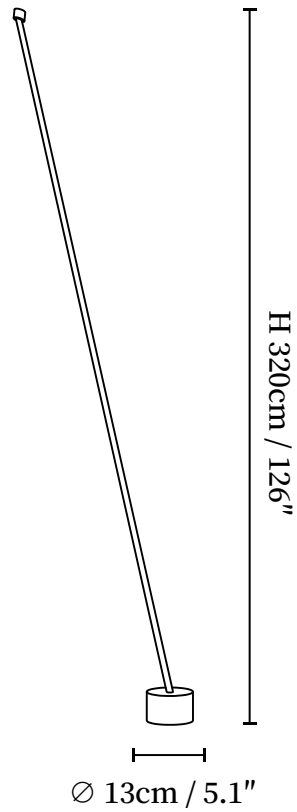

SPECIFICATION SHEET

SPECIFICATION DETAILS

*For custom options, consult factory for details

Fixture Dimensions	D 5.1" x H 126"
Light source	Integrated LED
Wattage	~5W
Voltage	AC 110-240V
Dimming	Not supported
CRI(Ra)	90+CRI
LED Rated Life	30000 hours
Control method	In line ON / OFF switch.
Color Temperature	Warm Light (3000K), Neutral Light (4000K), Cool Light (6000K)
Finishes	Yellow, Blue, Red, Black, Grey.
Shade Details	White.
Material	Webbing, Metal.
Cord Length	Supplied with switched plug cord, length ~59.1" (150cm).