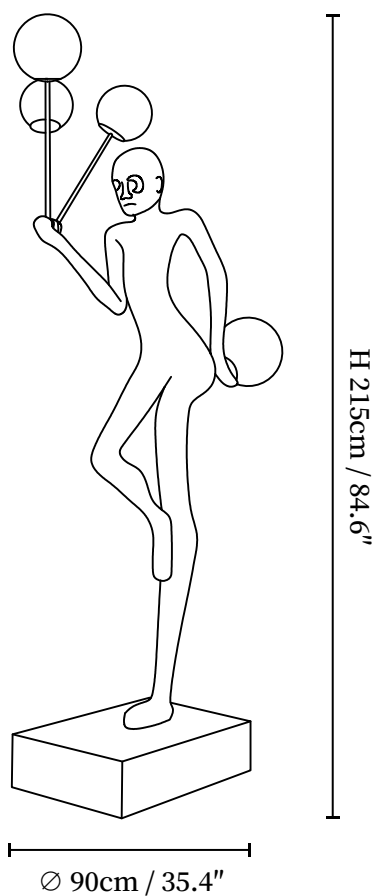

SPECIFICATION SHEET

SPECIFICATION DETAILS

*For custom options, consult factory for details

Fixture Dimensions	D 35.4" x H 84.6"
Light source	E26 or E27 (bulb not included)
Wattage	MAX 40W incandescent bulb or LED equivalent.
Voltage	AC 110-240V
Dimming	Compatible with dimmable bulbs (bulb not included)
Control method	In line ON / OFF switch.
Finishes	Black.
Shade Details	White.
Material	Metal, Fiberglass Reinforced Plastic, Glass ball.
Cord Length	Supplied with switched plug cord, length ~59" (150cm).
