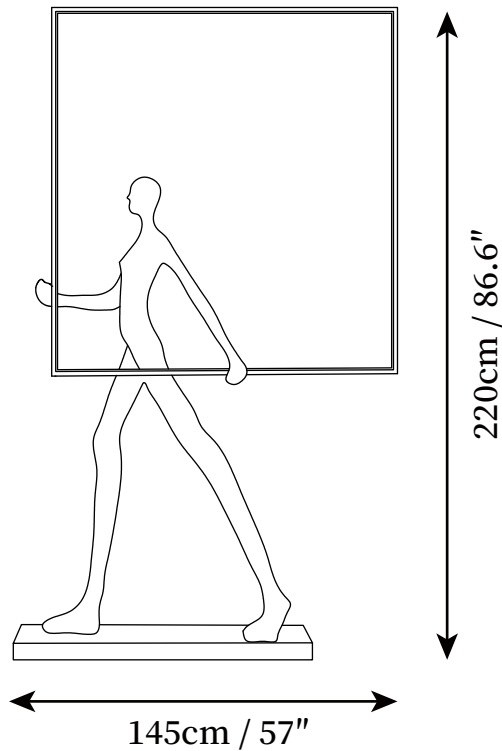

## SPECIFICATION DETAILS

\*For custom options, consult factory for details

	D 38.5" x H 59.4" Weighs 13kg (28.6 lbs)
<b>Fixture Dimensions</b>	D 41.3" x H 70.8" Weighs 15kg (33 lbs)
	D 57" x H 86.6" Weighs 23kg (50.7 lbs)
<b>Light source</b>	Integrated LED
<b>Wattage</b>	~5W
<b>Voltage</b>	AC 110-240V
<b>Dimming</b>	Not supported
<b>CRI(Ra)</b>	90+CRI
<b>LED Rated Life</b>	30000 hours
<b>Control method</b>	In line ON / OFF switch.
<b>Color Temperature</b>	Warm Light (3000K), Neutral Light (4000K), Cool Light (6000K)
<b>Finishes</b>	Black.
<b>Shade Details</b>	White.
<b>Material</b>	Metal, Fiberglass Reinforced Plastic, Acrylic.
<b>Cord Length</b>	Supplied with switched plug cord, length ~59.1" (150cm).

## SPECIFICATION DETAILS

\*For custom options, consult factory for details

<b>Fixture Dimensions</b>	D 38.5" x H 59.4" Weighs 13kg (28.6 lbs)
	D 41.3" x H 70.8" Weighs 15kg (33 lbs)
	D 57" x H 86.6" Weighs 23kg (50.7 lbs)
<b>Light source</b>	Integrated LED
<b>Wattage</b>	~5W
<b>Voltage</b>	AC 110-240V
<b>Dimming</b>	Not supported
<b>CRI(Ra)</b>	90+CRI
<b>LED Rated Life</b>	30000 hours
<b>Control method</b>	In line ON / OFF switch.
<b>Color Temperature</b>	Warm Light (3000K), Neutral Light (4000K), Cool Light (6000K)
<b>Finishes</b>	Black.
<b>Shade Details</b>	White.
<b>Material</b>	Metal, Fiberglass Reinforced Plastic, Acrylic.
<b>Cord Length</b>	Supplied with switched plug cord, length ~59.1" (150cm).