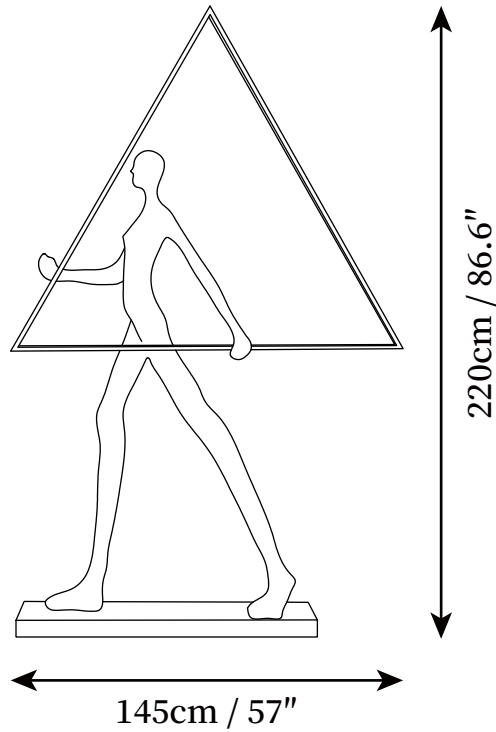

SPECIFICATION SHEET

SPECIFICATION DETAILS

*For custom options, consult factory for details

Fixture Dimensions	D 38.5" x H 59.4" Weighs 13kg (28.6 lbs)
	D 41.3" x H 70.8" Weighs 15kg (33 lbs)
	D 57" x H 86.6" Weighs 23kg (50.7 lbs)
Light source	Integrated LED
Wattage	~5W
Voltage	AC 110-240V
Dimming	Not supported
CRI(Ra)	90+CRI
LED Rated Life	30000 hours
Control method	In line ON / OFF switch.
Color Temperature	Warm Light (3000K), Neutral Light (4000K), Cool Light (6000K)
Finishes	Black.
Shade Details	White.
Material	Metal, Fiberglass Reinforced Plastic, Acrylic.
Cord Length	Supplied with switched plug cord, length ~59.1" (150cm).