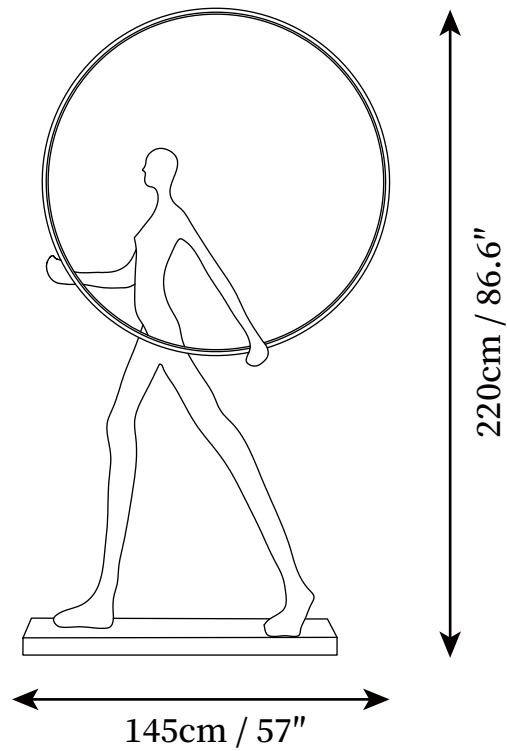

## SPECIFICATION DETAILS

\*For custom options, consult factory for details

	D 38.5" x H 59.4" Weighs 13kg (28.6 lbs)
<b>Fixture Dimensions</b>	D 41.3" x H 70.8" Weighs 15kg (33 lbs)
	D 57" x H 86.6" Weighs 23kg (50.7 lbs)
<b>Light source</b>	Integrated LED
<b>Wattage</b>	~5W
<b>Voltage</b>	AC 110-240V
<b>Dimming</b>	Not supported
<b>CRI(Ra)</b>	90+CRI
<b>LED Rated Life</b>	30000 hours
<b>Control method</b>	In line ON / OFF switch.
<b>Color Temperature</b>	Warm Light (3000K), Neutral Light (4000K), Cool Light (6000K)
<b>Finishes</b>	Black.
<b>Shade Details</b>	White.
<b>Material</b>	Metal, Fiberglass Reinforced Plastic, Acrylic.
<b>Cord Length</b>	Supplied with switched plug cord, length ~59.1" (150cm).

## SPECIFICATION DETAILS

\*For custom options, consult factory for details

<b>Fixture Dimensions</b>	D 38.5" x H 59.4" Weighs 13kg (28.6 lbs)
	D 41.3" x H 70.8" Weighs 15kg (33 lbs)
	D 57" x H 86.6" Weighs 23kg (50.7 lbs)
<b>Light source</b>	Integrated LED
<b>Wattage</b>	~5W
<b>Voltage</b>	AC 110-240V
<b>Dimming</b>	Not supported
<b>CRI(Ra)</b>	90+CRI
<b>LED Rated Life</b>	30000 hours
<b>Control method</b>	In line ON / OFF switch.
<b>Color Temperature</b>	Warm Light (3000K), Neutral Light (4000K), Cool Light (6000K)
<b>Finishes</b>	Black.
<b>Shade Details</b>	White.
<b>Material</b>	Metal, Fiberglass Reinforced Plastic, Acrylic.
<b>Cord Length</b>	Supplied with switched plug cord, length ~59.1" (150cm).