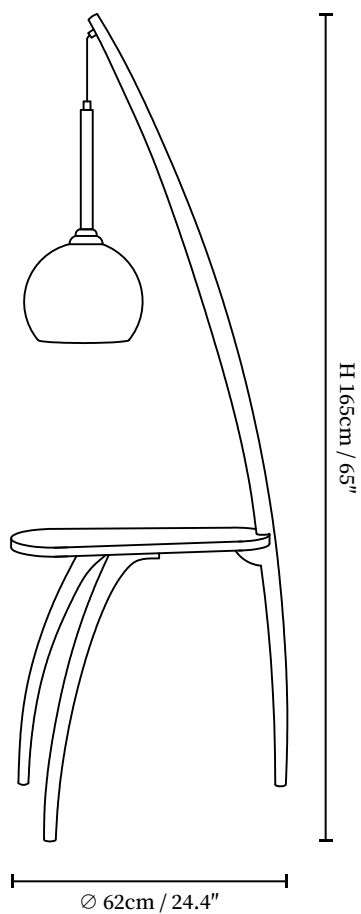

SPECIFICATION SHEET

SPECIFICATION DETAILS

*For custom options, consult factory for details

Fixture Dimensions	D 24.4" x H 65"
Light source	E26 or E27 (bulb not included)
Wattage	MAX 40W incandescent bulb or LED equivalent.
Voltage	AC 110-240V
Dimming	Compatible with dimmable bulbs (bulb not included)
Control method	In line ON / OFF switch.
Finishes	Walnut Color.
Shade Details	Caramel color.
Material	Metal, Glass, Wood.
Cord Length	Supplied with switched plug cord, length ~59.1" (150cm).
