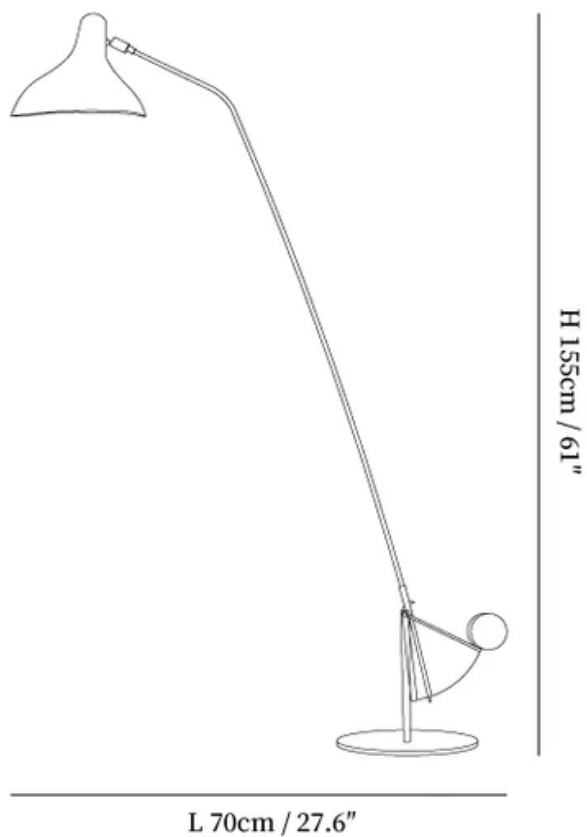

SPECIFICATION SHEET

SPECIFICATION DETAILS

*For custom options, consult factory for details

Fixture Dimensions	Ø 11.4" x H 63"
Light source	E26 or E27. (bulb not included)
Wattage	MAX 40W incandescent bulb or LED equivalent.
Voltage	AC 110-240V
Dimming	Compatible with dimmable bulbs (bulb not included)
Control method	In line ON / OFF switch.
Finishes	Black.
Shade Details	Black.
Material	Metal.
Cord Length	Supplied with switched plug cord, length ~59" (150cm).

SPECIFICATION SHEET

SPECIFICATION DETAILS

*For custom options, consult factory for details

Fixture Dimensions	L 27.6" x H 61"
Light source	E26 or E27. (bulb not included)
Wattage	MAX 40W incandescent bulb or LED equivalent.
Voltage	AC 110-240V
Dimming	Compatible with dimmable bulbs (bulb not included)
Control method	In line ON / OFF switch.
Finishes	Black.
Shade Details	Black.
Material	Metal.
Cord Length	Supplied with switched plug cord, length ~59" (150cm).
