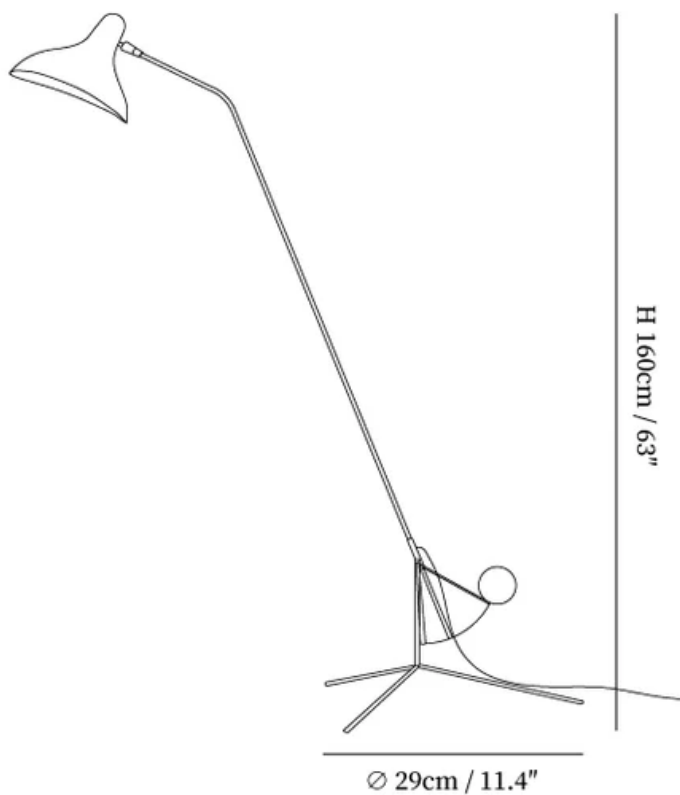

SPECIFICATION SHEET

SPECIFICATION DETAILS

*For custom options, consult factory for details

Fixture Dimensions	Ø 11.4" x H 63"
Light source	E26 or E27. (bulb not included)
Wattage	MAX 40W incandescent bulb or LED equivalent.
Voltage	AC 110-240V
Dimming	Compatible with dimmable bulbs (bulb not included)
Control method	In line ON / OFF switch.
Finishes	Black.
Shade Details	Black.
Material	Metal.
Cord Length	Supplied with switched plug cord, length ~59" (150cm).

SPECIFICATION SHEET

SPECIFICATION DETAILS

*For custom options, consult factory for details

Fixture Dimensions	L 27.6" x H 61"
Light source	E26 or E27. (bulb not included)
Wattage	MAX 40W incandescent bulb or LED equivalent.
Voltage	AC 110-240V
Dimming	Compatible with dimmable bulbs (bulb not included)
Control method	In line ON / OFF switch.
Finishes	Black.
Shade Details	Black.
Material	Metal.
Cord Length	Supplied with switched plug cord, length ~59" (150cm).
