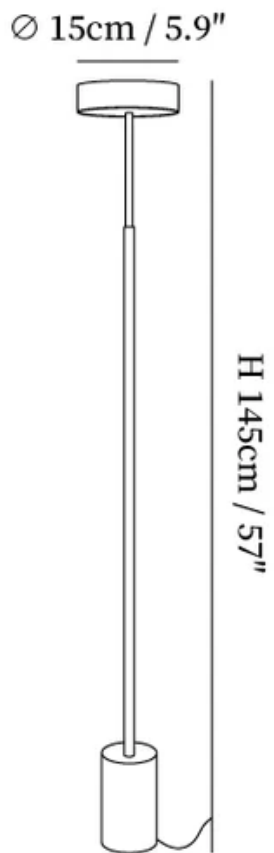

## SPECIFICATION DETAILS

\*For custom options, consult factory for details

<b>Fixture Dimensions</b>	D 5.9" x H 57"
<b>Light source</b>	Integrated LED
<b>Wattage</b>	~ 12W
<b>Voltage</b>	AC 110-240V
<b>Dimming</b>	Not supported
<b>Control method</b>	Inline On/Off switch & Knob dimmer switch.
<b>CRI(Ra)</b>	90+CRI
<b>LED Rated Life</b>	30000 hours
<b>Color Temperature</b>	Warm Light (3000K), Neutral Light (4000K), Cool Light (6000K)
<b>Finishes</b>	Black, White, Grey, Gold.
<b>Shade Details</b>	White.
<b>Material</b>	Metal, Acrylic.
<b>Cord Length</b>	Supplied with switched plug cord, length ~59" (150cm).