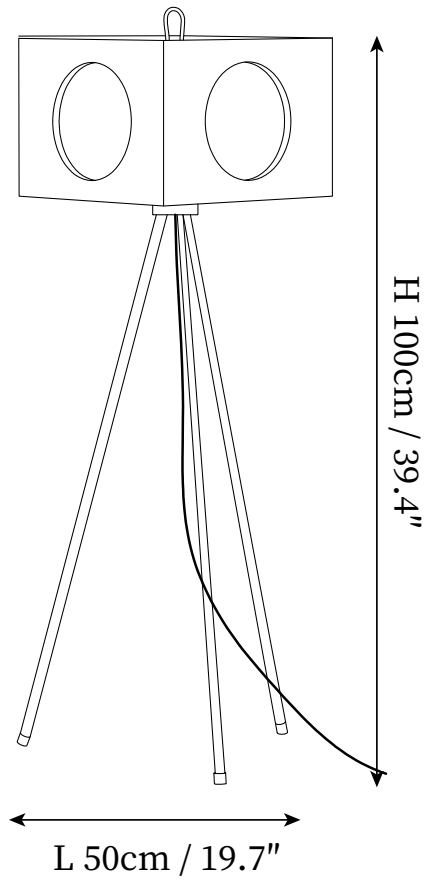

## SPECIFICATION DETAILS

\*For custom options, consult factory for details

<b>Fixture Dimensions</b>	L 19.7" x W 16.5" x H 39.4"
<b>Light source</b>	E26 or E27. (bulb not included)
<b>Wattage</b>	MAX 40W incandescent bulb or LED equivalent.
<b>Voltage</b>	AC 110-240V
<b>Dimming</b>	Compatible with dimmable bulbs (bulb not included)
<b>Control method</b>	In line ON / OFF switch.
<b>Finishes</b>	Stainless steel, Cherry wood color..
<b>Shade Details</b>	Frosted white.
<b>Material</b>	Cherry wood, stainless steel, PC.
<b>Cord Length</b>	Supplied with switched plug cord, length ~59" (150cm).

## SPECIFICATION DETAILS

\*For custom options, consult factory for details

---

<b>Fixture Dimensions</b>	L 23.2" x W 23.2" x H 52"
<b>Light source</b>	E26 or E27. (bulb not included)
<b>Wattage</b>	MAX 40W incandescent bulb or LED equivalent.
<b>Voltage</b>	AC 110-240V
<b>Dimming</b>	Compatible with dimmable bulbs (bulb not included)
<b>Control method</b>	In line ON / OFF switch.
<b>Finishes</b>	Stainless steel, Cherry wood color..
<b>Shade Details</b>	Frosted white.
<b>Material</b>	Cherry wood, stainless steel, PC.
<b>Cord Length</b>	Supplied with switched plug cord, length ~59" (150cm).