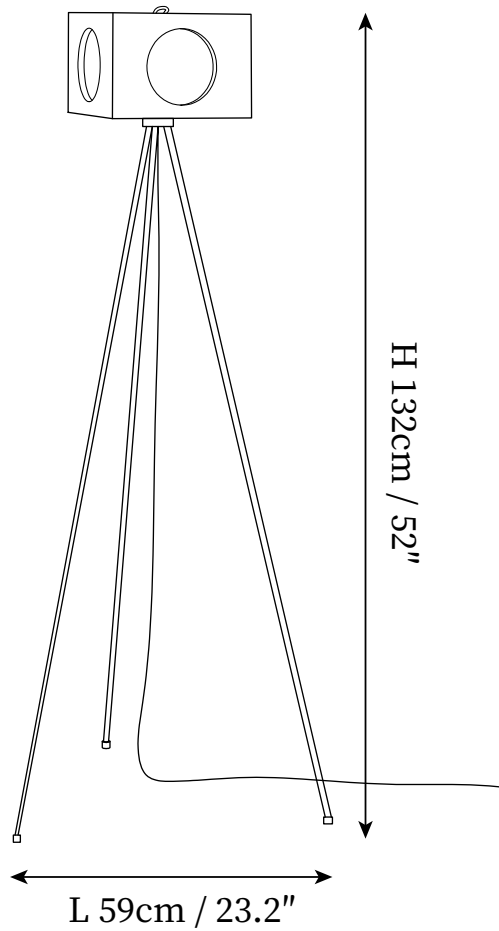

## SPECIFICATION DETAILS

\*For custom options, consult factory for details

<b>Fixture Dimensions</b>	L 19.7" x W 16.5" x H 39.4"
<b>Light source</b>	E26 or E27. (bulb not included)
<b>Wattage</b>	MAX 40W incandescent bulb or LED equivalent.
<b>Voltage</b>	AC 110-240V
<b>Dimming</b>	Compatible with dimmable bulbs (bulb not included)
<b>Control method</b>	In line ON / OFF switch.
<b>Finishes</b>	Stainless steel, Cherry wood color..
<b>Shade Details</b>	Frosted white.
<b>Material</b>	Cherry wood, stainless steel, PC.
<b>Cord Length</b>	Supplied with switched plug cord, length ~59" (150cm).

## SPECIFICATION DETAILS

\*For custom options, consult factory for details

---

<b>Fixture Dimensions</b>	L 23.2" x W 23.2" x H 52"
<b>Light source</b>	E26 or E27. (bulb not included)
<b>Wattage</b>	MAX 40W incandescent bulb or LED equivalent.
<b>Voltage</b>	AC 110-240V
<b>Dimming</b>	Compatible with dimmable bulbs (bulb not included)
<b>Control method</b>	In line ON / OFF switch.
<b>Finishes</b>	Stainless steel, Cherry wood color..
<b>Shade Details</b>	Frosted white.
<b>Material</b>	Cherry wood, stainless steel, PC.
<b>Cord Length</b>	Supplied with switched plug cord, length ~59" (150cm).