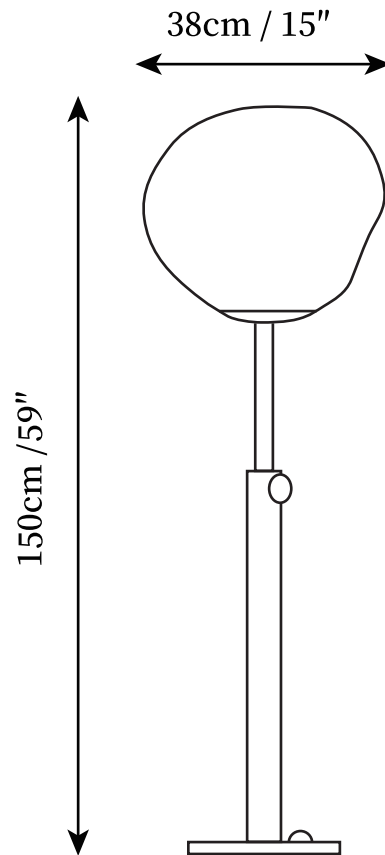

SPECIFICATION SHEET

SPECIFICATION DETAILS

*For custom options, consult factory for details

Fixture Dimensions	D 20.5" x H 59"
Light source	E27
Wattage	Max 40W
Voltage	AC 110-240V
Color Temperature	Based on the purchase of light bulbs
CRI(Ra)	80CRI
Mounting	Floor
Driver Required	NO
Optional Color Temps	Buy bulbs as needed
LED Rated Life	Based on bulb life (we do not supply bulbs)
Dimming	Dimming is not supported
Finishes	Silver, Gold, Red
Shade Details	Silver, Gold, Red
Material	Metal, PVC, Plastic
Wire Length	78.7"
Wire Type	Wire with switch plug