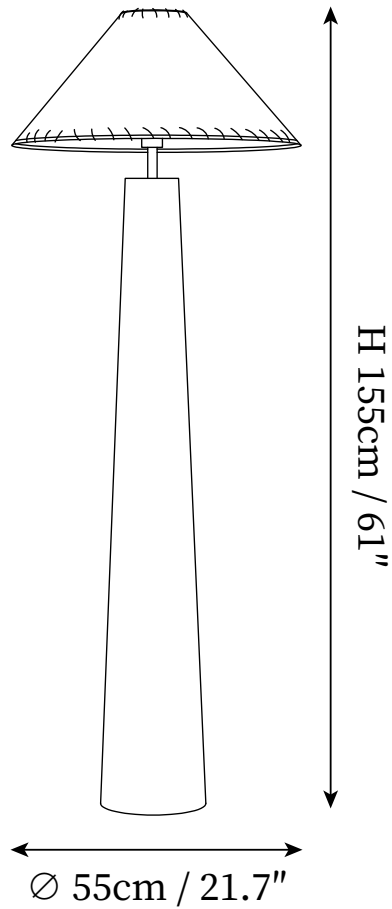

SPECIFICATION SHEET

SPECIFICATION DETAILS

*For custom options, consult factory for details

Fixture Dimensions	D 21.7" x H 61"
Light source	E26 or E27. (bulb not included)
Wattage	MAX 40W incandescent bulb or LED equivalent.
Voltage	AC 110-240V
Dimming	Compatible with dimmable bulbs (bulb not included)
Control method	In line ON / OFF switch.
Finishes	Rubber wood color., Gold.
Shade Details	Beige.
Material	Handmade paper, Rubber wood.
Cord Length	Supplied with switched plug cord, length ~59" (150cm).
