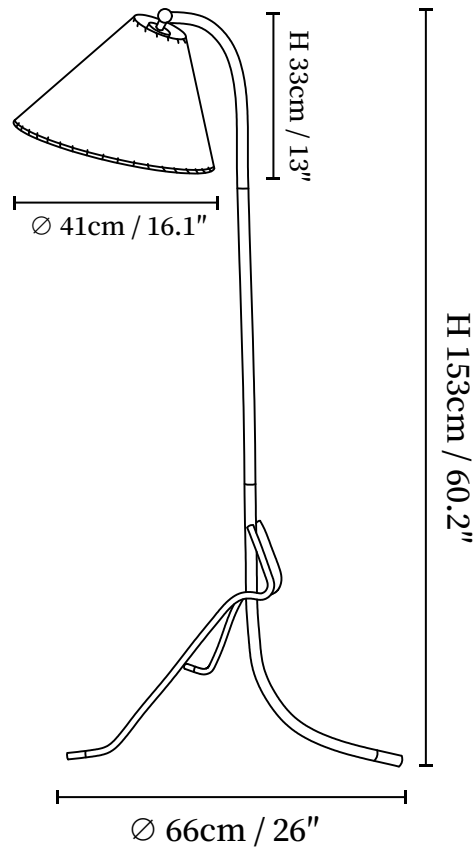

## SPECIFICATION DETAILS

\*For custom options, consult factory for details

---

<b>Fixture Dimensions</b>	D 16.1" x H 60.2"
<b>Light source</b>	E26 or E27 (bulb not included)
<b>Wattage</b>	MAX 40W incandescent bulb or LED equivalent.
<b>Voltage</b>	AC 110-240V
<b>Dimming</b>	Compatible with dimmable bulbs (bulb not included)
<b>Control method</b>	In line ON / OFF switch.
<b>Finishes</b>	Walnut Color, Chrome.
<b>Shade Details</b>	Beige.
<b>Material</b>	Metal, Wood, Fabric.
<b>Cord Length</b>	Supplied with switched plug cord, length ~59.1" (150cm).