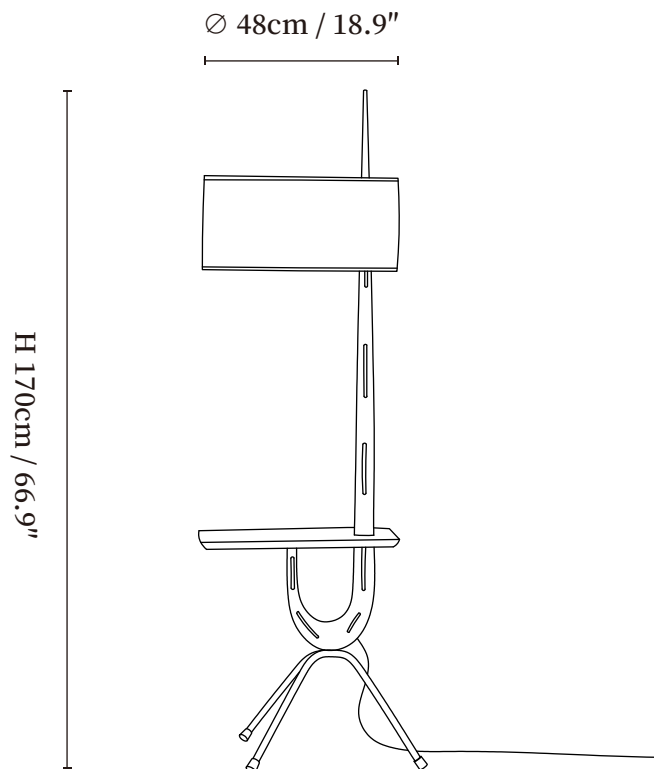

SPECIFICATION SHEET

SPECIFICATION DETAILS

*For custom options, consult factory for details

Fixture Dimensions	Ø 18.9" x H 66.9"
Light source	E26 or E27 (bulb not included)
Wattage	MAX 40W incandescent bulb or LED equivalent.
Voltage	AC 110-240V
Dimming	Compatible with dimmable bulbs (bulb not included)
Control method	In line ON / OFF switch.
Finishes	Walnut color
Shade Details	White
Material	Wood, Fabric
Cord Length	Supplied with switched plug cord, length ~59" (150cm).