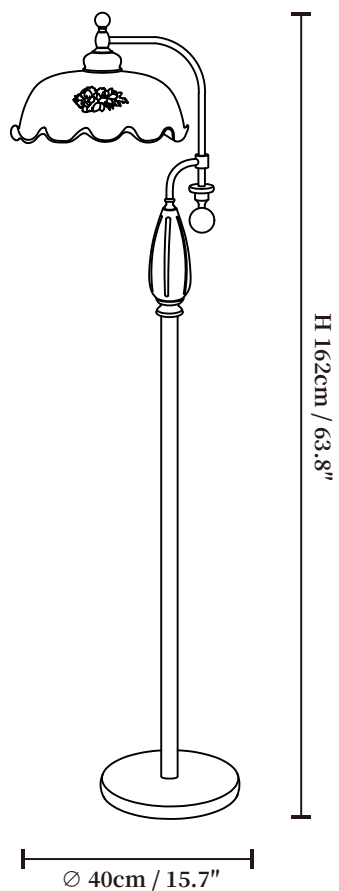

## SPECIFICATION DETAILS

\*For custom options, consult factory for details

---

<b>Fixture Dimensions</b>	Ø 15.7" x H 63.8"
<b>Light source</b>	E26 or E27 (bulb not included)
<b>Wattage</b>	MAX 40W incandescent bulb or LED equivalent.
<b>Voltage</b>	AC 110-240V
<b>Dimming</b>	Compatible with dimmable bulbs (bulb not included)
<b>Control method</b>	In line ON / OFF switch.
<b>Finishes</b>	Walnut wood & Gold , Black & Nickel
<b>Shade Details</b>	White
<b>Material</b>	Metal, Wood, Glass
<b>Cord Length</b>	Supplied with switched plug cord, length ~59" (150cm).