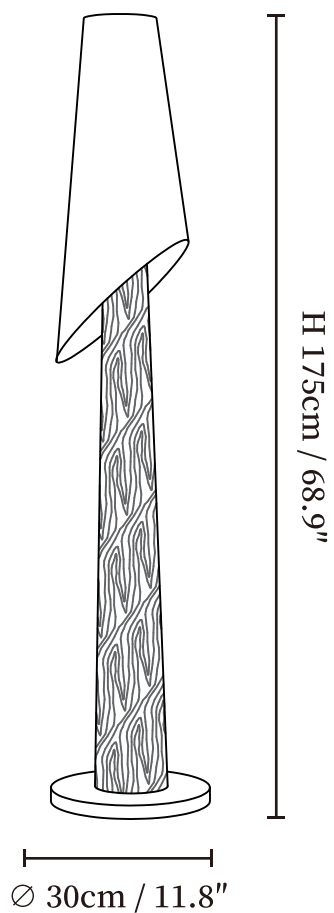

SPECIFICATION SHEET

SPECIFICATION DETAILS

*For custom options, consult factory for details

Fixture Dimensions	$\varnothing 11.8'' \times H 68.9''$
Light source	E26 or E27.
Wattage	Max 40W incandescent bulb or LED equivalent.
Voltage	AC 110-240V
Dimming	Compatible with dimmable bulbs (bulb not included)
Control method	In line ON / OFF switch.
Finishes	Wood Color, Walnut Color, Black.
Shade Details	White.
Material	Wood, Metal, Fabric, Marble.
Cord Length	Supplied with switched plug cord, length ~59" (150cm).
