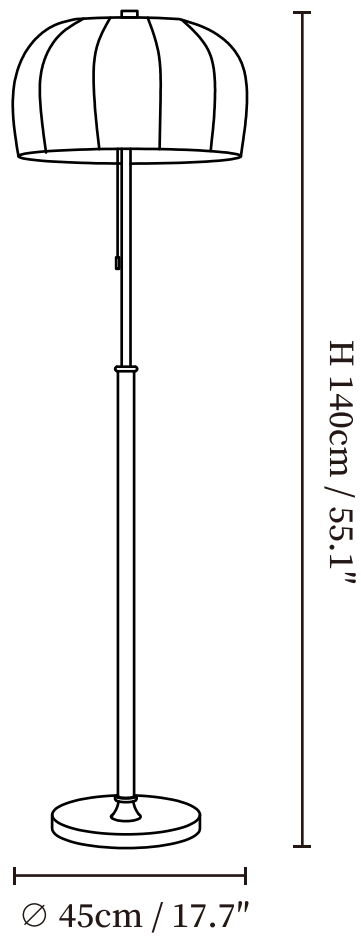

## SPECIFICATION DETAILS

\*For custom options, consult factory for details

---

<b>Fixture Dimensions</b>	Ø 17.7" x H 55.1"
<b>Light source</b>	E26 or E27.
<b>Wattage</b>	Max 40W incandescent bulb or LED equivalent.
<b>Voltage</b>	AC 110-240V
<b>Dimming</b>	Compatible with dimmable bulbs (bulb not included)
<b>Control method</b>	In line ON / OFF switch.
<b>Finishes</b>	Black, Walnut Color, Gold, Chrome.
<b>Shade Details</b>	White.
<b>Material</b>	Fabric, Wood, Metal.
<b>Cord Length</b>	Supplied with switched plug cord, length ~59" (150cm).