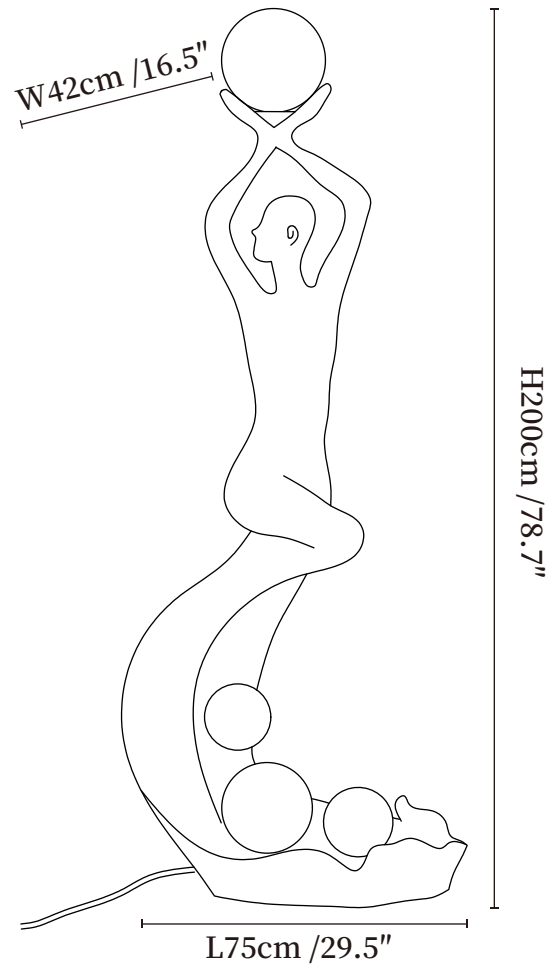

SPECIFICATION SHEET

SPECIFICATION DETAILS

*For custom options, consult factory for details

Fixture Dimensions	L 29.5" x W 16.5" x H 78.7"
Light source	Integrated LED
Wattage	~12W
Voltage	AC 110-240V
Dimming	Not supported
CRI(Ra)	90+CRI
LED Rated Life	30000 hours
Control method	In line ON / OFF switch.
Color Temperature	Warm Light (3000K), Neutral Light (4000K), Cool Light (6000K)
Finishes	White, Blue.
Shade Details	White.
Material	Fiberglass Reinforced Plastic, Metal.
Cord Length	Supplied with switched plug cord, length ~59" (150cm).