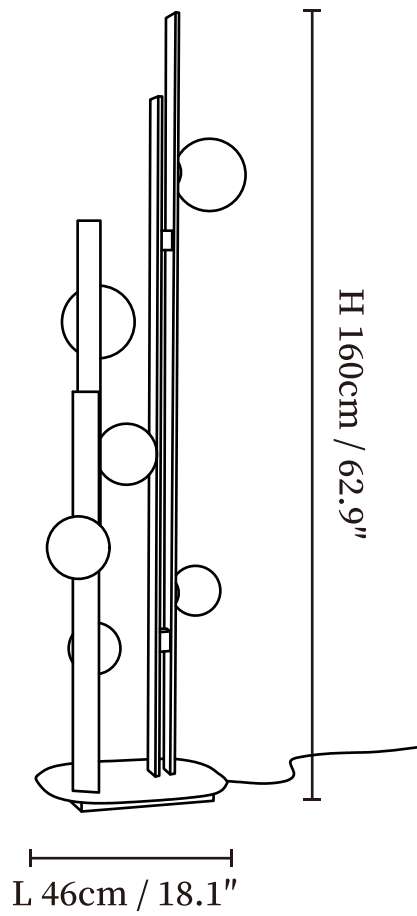

# SPECIFICATION SHEET

---

## SPECIFICATION DETAILS

\*For custom options, consult factory for details

<b>Fixture Dimensions</b>	L 18.1" x W 11.8" x H 62.9"
<b>Light source</b>	G9.
<b>Wattage</b>	~ 5W incandescent bulb or LED equivalent.
<b>Voltage</b>	AC 110-240V
<b>Dimming</b>	Compatible with dimmable bulbs (bulb not included)
<b>Control method</b>	In line ON / OFF switch.
<b>Finishes</b>	Copper.
<b>Shade Details</b>	White.
<b>Material</b>	Stainless steel, Glass.
<b>Cord Length</b>	Supplied with switched plug cord, length ~59" (150cm).