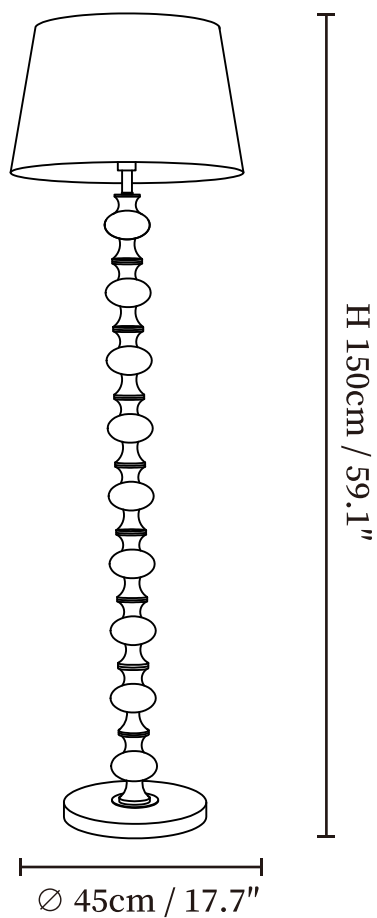

## SPECIFICATION DETAILS

\*For custom options, consult factory for details

---

<b>Fixture Dimensions</b>	Ø 17.7" x H 59.1"
<b>Light source</b>	E26 or E27.
<b>Wattage</b>	Max 40W incandescent bulb or LED equivalent.
<b>Voltage</b>	AC 110-240V
<b>Dimming</b>	Compatible with dimmable bulbs (bulb not included)
<b>Control method</b>	In line ON / OFF switch.
<b>Finishes</b>	Black, Nickel, Walnut Color, Gold.
<b>Shade Details</b>	White.
<b>Material</b>	Wood, Fabric, Metal.
<b>Cord Length</b>	Supplied with switched plug cord, length ~59" (150cm).