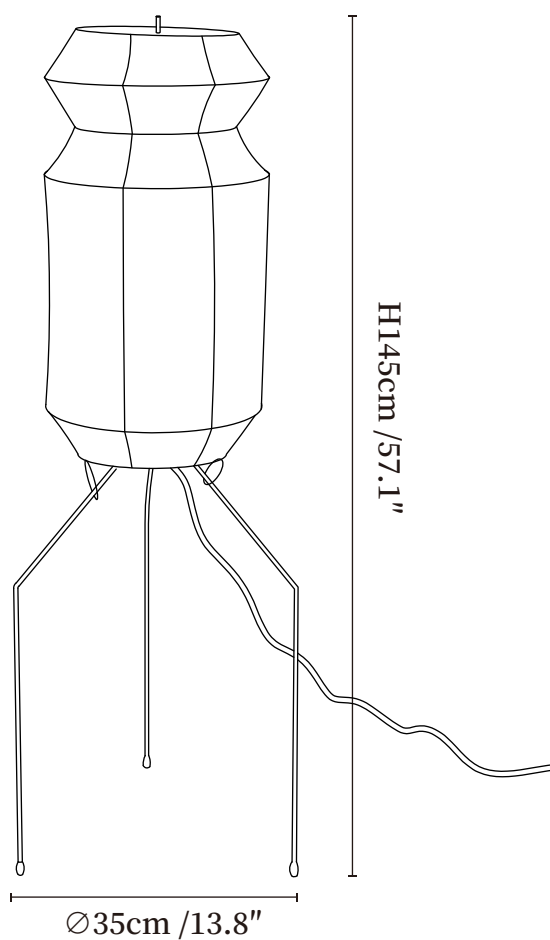

SPECIFICATION SHEET

SPECIFICATION DETAILS

*For custom options, consult factory for details

Fixture Dimensions	Ø 13.8" x H 57.1"
Light source	E26 or E27 (bulb not included)
Wattage	MAX 40W incandescent bulb or LED equivalent.
Voltage	AC 110-240V
Dimming	Compatible with dimmable bulbs (bulb not included)
Control method	In line ON / OFF switch.
Finishes	Black.
Shade Details	White.
Material	Rice paper, Metal, Iron.
Cord Length	Supplied with switched plug cord, length ~59" (150cm).
