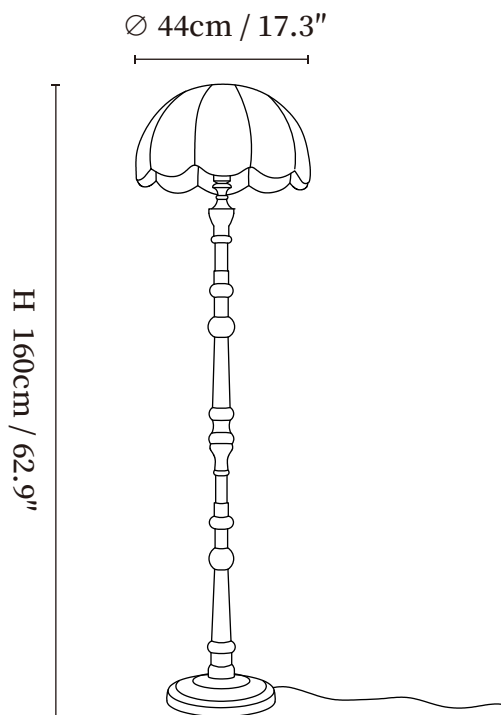

SPECIFICATION SHEET

SPECIFICATION DETAILS

*For custom options, consult factory for details

Fixture Dimensions	Ø 15.7" x H 47.2"
Light source	E26 or E27 (bulb not included)
Wattage	MAX 40W incandescent bulb or LED equivalent.
Voltage	AC 110-240V
Dimming	Compatible with dimmable bulbs (bulb not included)
Control method	In line ON / OFF switch.
Finishes	Walnut color.
Shade Details	White.
Material	Wood, Fabric.
Cord Length	Supplied with switched plug cord, length ~59" (150cm).