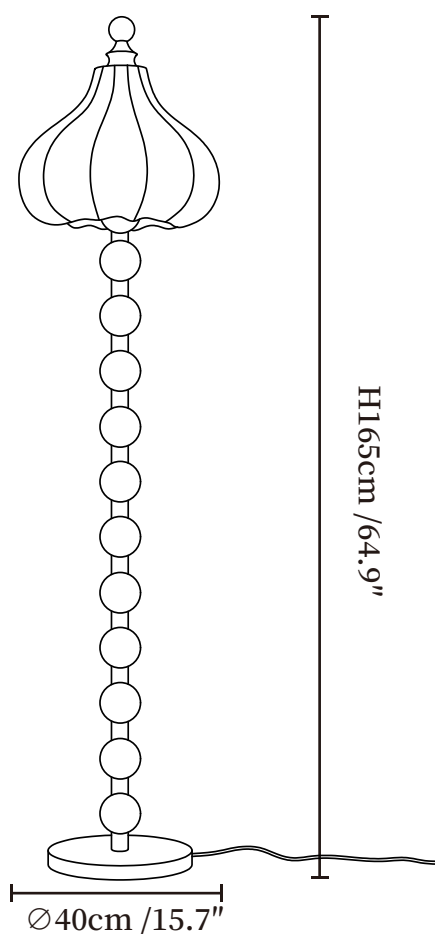

## SPECIFICATION DETAILS

\*For custom options, consult factory for details

<b>Fixture Dimensions</b>	Ø 15.7" x H 64.9"
<b>Light source</b>	E26 or E27 (bulb not included)
<b>Wattage</b>	MAX 40W incandescent bulb or LED equivalent.
<b>Voltage</b>	AC 110-240V
<b>Dimming</b>	Compatible with dimmable bulbs (bulb not included)
<b>Control method</b>	In line ON / OFF switch.
<b>Finishes</b>	Walnut Wood, Black.
<b>Shade Details</b>	White.
<b>Material</b>	Fabric, Metal, Wood.
<b>Cord Length</b>	Supplied with switched plug cord, length ~59" (150cm).