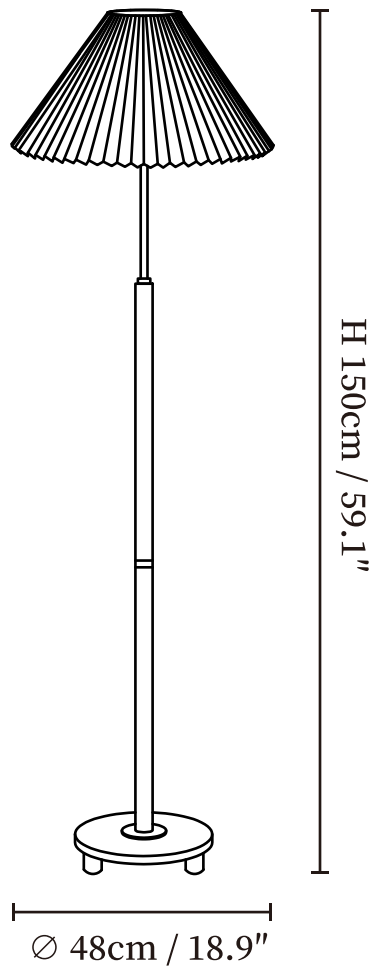

SPECIFICATION SHEET

SPECIFICATION DETAILS

*For custom options, consult factory for details

Fixture Dimensions	Ø 18.9" x H 59.1"
Light source	E26 or E27.
Wattage	Max 40W incandescent bulb or LED equivalent.
Voltage	AC 110-240V
Dimming	Compatible with dimmable bulbs (bulb not included)
Control method	In line ON / OFF switch.
Finishes	Copper, Walnut Color.
Shade Details	Beige.
Material	Wood, Fabric, Metal.
Cord Length	Supplied with switched plug cord, length ~59" (150cm).
