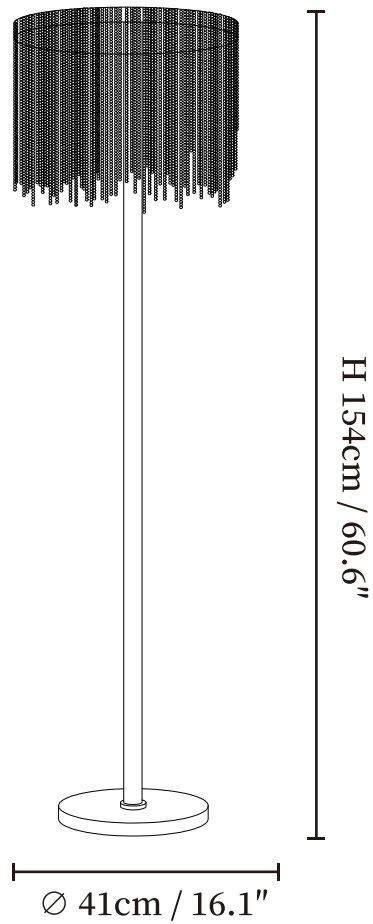

SPECIFICATION SHEET

SPECIFICATION DETAILS

*For custom options, consult factory for details

Fixture Dimensions	Ø 16.1" x H 60.6"
Light source	Integrated LED
Wattage	~ 5W incandescent bulb or LED equivalent.
Voltage	AC 110-240V
Dimming	Compatible with dimmable LED and dimmable bulbs.
Control method	In line ON / OFF switch.
CRI(Ra)	90+CRI
LED Rated Life	30000 hours
Color Temperature	Warm Light (3000K), Neutral Light (4000K), Cool Light (6000K)
Finishes	Aluminum chain.
Shade Details	Chrome.
Material	Metal, Stainless steel, Aluminum chain.
Cord Length	Supplied with switched plug cord, length ~59" (150cm).

SPECIFICATION SHEET

SPECIFICATION DETAILS

*For custom options, consult factory for details

Fixture Dimensions	Ø 16.1" x H 66.9"
Light source	Integrated LED
Wattage	~ 5W incandescent bulb or LED equivalent.
Voltage	AC 110-240V
Dimming	Compatible with dimmable LED and dimmable bulbs.
Control method	In line ON / OFF switch.
CRI(Ra)	90+CRI
LED Rated Life	30000 hours
Color Temperature	Warm Light (3000K), Neutral Light (4000K), Cool Light (6000K)
Finishes	Aluminum chain.
Shade Details	Chrome.
Material	Metal, Stainless steel, Aluminum chain.
Cord Length	Supplied with switched plug cord, length ~59" (150cm).