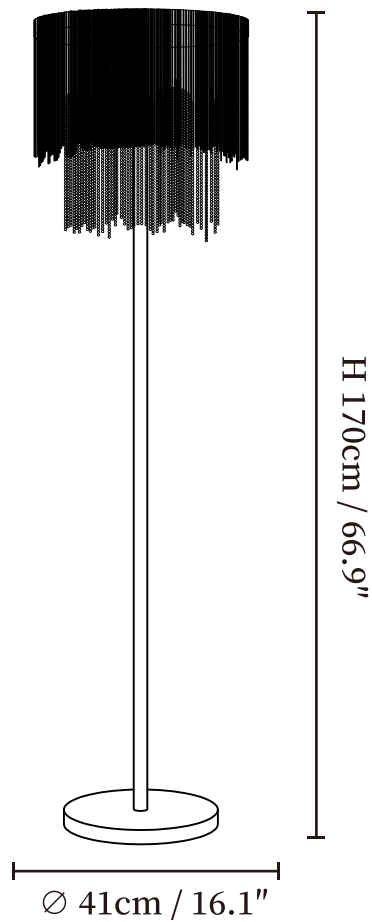

SPECIFICATION SHEET

SPECIFICATION DETAILS

*For custom options, consult factory for details

Fixture Dimensions	Ø 16.1" x H 60.6"
Light source	Integrated LED
Wattage	~ 5W incandescent bulb or LED equivalent.
Voltage	AC 110-240V
Dimming	Compatible with dimmable LED and dimmable bulbs.
Control method	In line ON / OFF switch.
CRI(Ra)	90+CRI
LED Rated Life	30000 hours
Color Temperature	Warm Light (3000K), Neutral Light (4000K), Cool Light (6000K)
Finishes	Aluminum chain.
Shade Details	Chrome.
Material	Metal, Stainless steel, Aluminum chain.
Cord Length	Supplied with switched plug cord, length ~59" (150cm).

SPECIFICATION SHEET

SPECIFICATION DETAILS

*For custom options, consult factory for details

Fixture Dimensions	Ø 16.1" x H 66.9"
Light source	Integrated LED
Wattage	~ 5W incandescent bulb or LED equivalent.
Voltage	AC 110-240V
Dimming	Compatible with dimmable LED and dimmable bulbs.
Control method	In line ON / OFF switch.
CRI(Ra)	90+CRI
LED Rated Life	30000 hours
Color Temperature	Warm Light (3000K), Neutral Light (4000K), Cool Light (6000K)
Finishes	Aluminum chain.
Shade Details	Chrome.
Material	Metal, Stainless steel, Aluminum chain.
Cord Length	Supplied with switched plug cord, length ~59" (150cm).