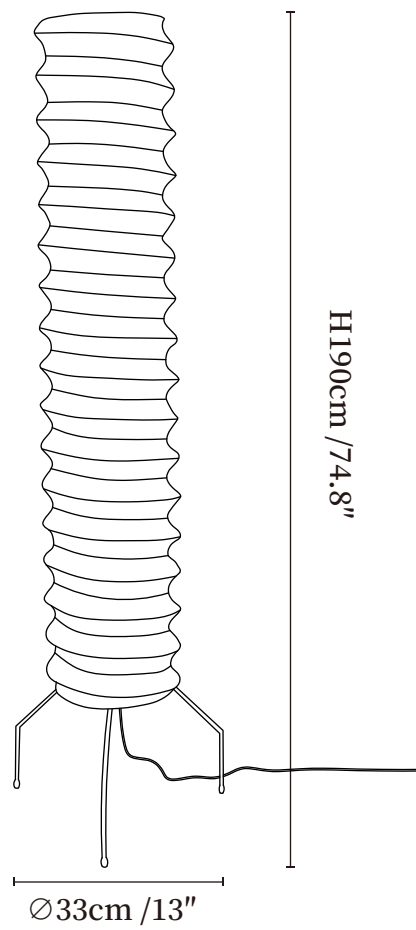

SPECIFICATION SHEET

SPECIFICATION DETAILS

*For custom options, consult factory for details

Fixture Dimensions	Ø 13" x H 74.8"
Light source	E26 or E27 (bulb not included)
Wattage	MAX 40W incandescent bulb or LED equivalent.
Voltage	AC 110-240V
Dimming	Compatible with dimmable bulbs (bulb not included)
Control method	In line ON / OFF switch.
Finishes	Black.
Shade Details	White.
Material	Rice paper, Metal, Iron.
Cord Length	Supplied with switched plug cord, length ~59" (150cm).