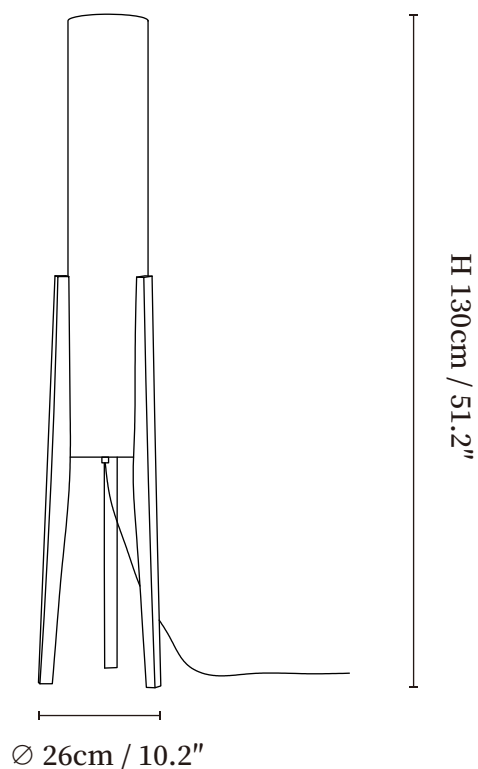

SPECIFICATION SHEET

SPECIFICATION DETAILS

*For custom options, consult factory for details

Fixture Dimensions	$\varnothing 10.2'' \times H 51.2''$
Light source	E26 or E27(bulb not included)
Wattage	MAX 40W incandescent bulb or LED equivalent.
Voltage	AC 110-240V
Dimming	Compatible with dimmable bulbs (bulb not included)
Control method	In line ON / OFF switch.
Finishes	Walnut color, Wood color.
Shade Details	White.
Material	Wood, Fabric.
Cord Length	Supplied with switched plug cord, length ~59" (150cm).