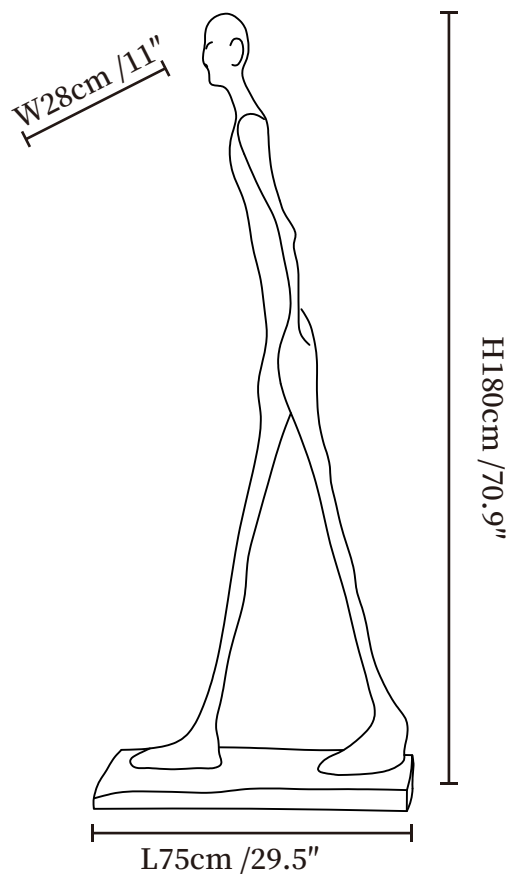

## SPECIFICATION DETAILS

\*For custom options, consult factory for details

---

<b>Fixture Dimensions</b>	L 29.5" x W 11" x H 59.1" L 29.5" x W 11" x H 70.9"
<b>Body Finishes</b>	Black.
<b>Material</b>	Fiberglass Reinforced Plastic.
<b>Moisture resistance</b>	IP 20 Damp-rated not waterproof, for indoor use only.
<b>Environment</b>	Indoor.