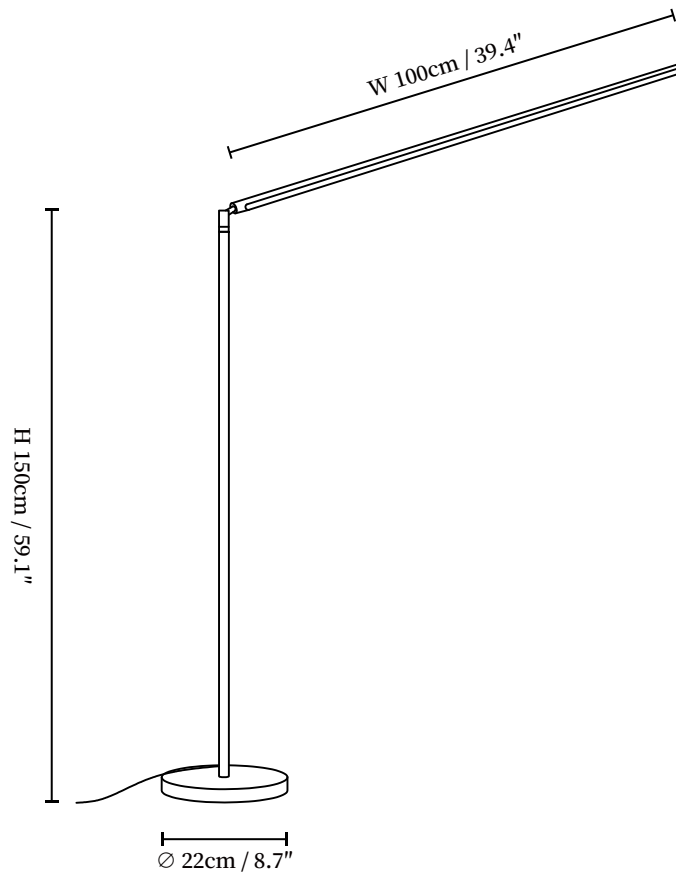

## SPECIFICATION DETAILS

\*For custom options, consult factory for details

<b>Fixture Dimensions</b>	W 39.4" x H 59.1
<b>Light source</b>	Integrated LED
<b>Wattage</b>	~5W
<b>Voltage</b>	AC 110-240V
<b>Dimming</b>	Not supported
<b>CRI(Ra)</b>	90+CRI
<b>LED Rated Life</b>	30000 hours
<b>Control method</b>	In line ON / OFF switch.
<b>Color Temperature</b>	Warm Light (3000K), Neutral Light (4000K), Cool Light (6000K)
<b>Finishes</b>	White, Black.
<b>Shade Details</b>	White.
<b>Material</b>	Metal, Aluminum, Iron, Silicone.
<b>Cord Length</b>	Supplied with switched plug cord, length ~59.1" (150cm).