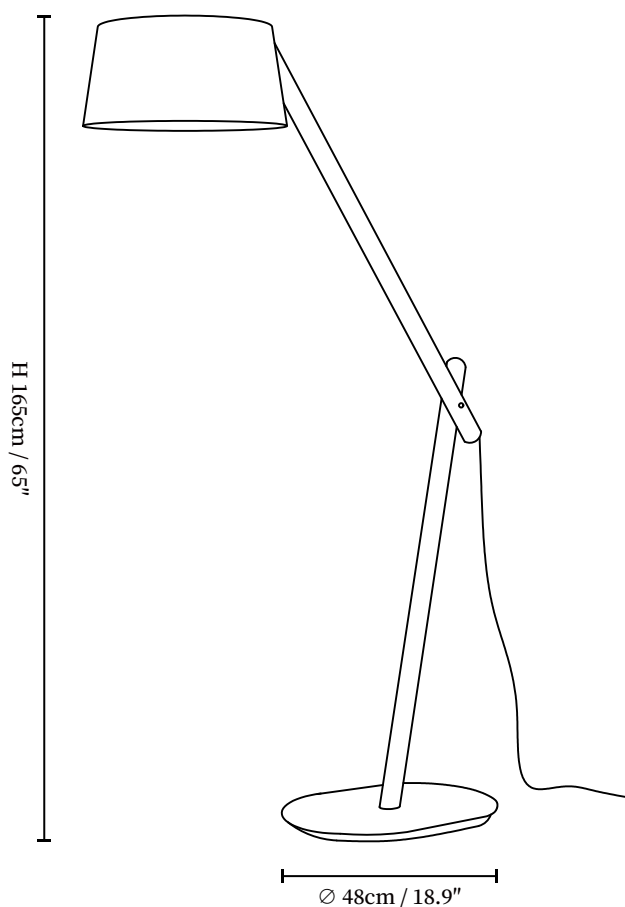

SPECIFICATION SHEET

SPECIFICATION DETAILS

*For custom options, consult factory for details

Fixture Dimensions	D 18.9" x H 65"
Light source	E26 or E27 (bulb not included)
Wattage	MAX 40W incandescent bulb or LED equivalent.
Voltage	AC 110-240V
Dimming	Compatible with dimmable bulbs (bulb not included)
Control method	In line ON / OFF switch.
Finishes	Wood Color, Walnut Color, Black.
Shade Details	White.
Material	Metal, Wood, Fabric.
Cord Length	Supplied with switched plug cord, length ~59.1" (150cm).