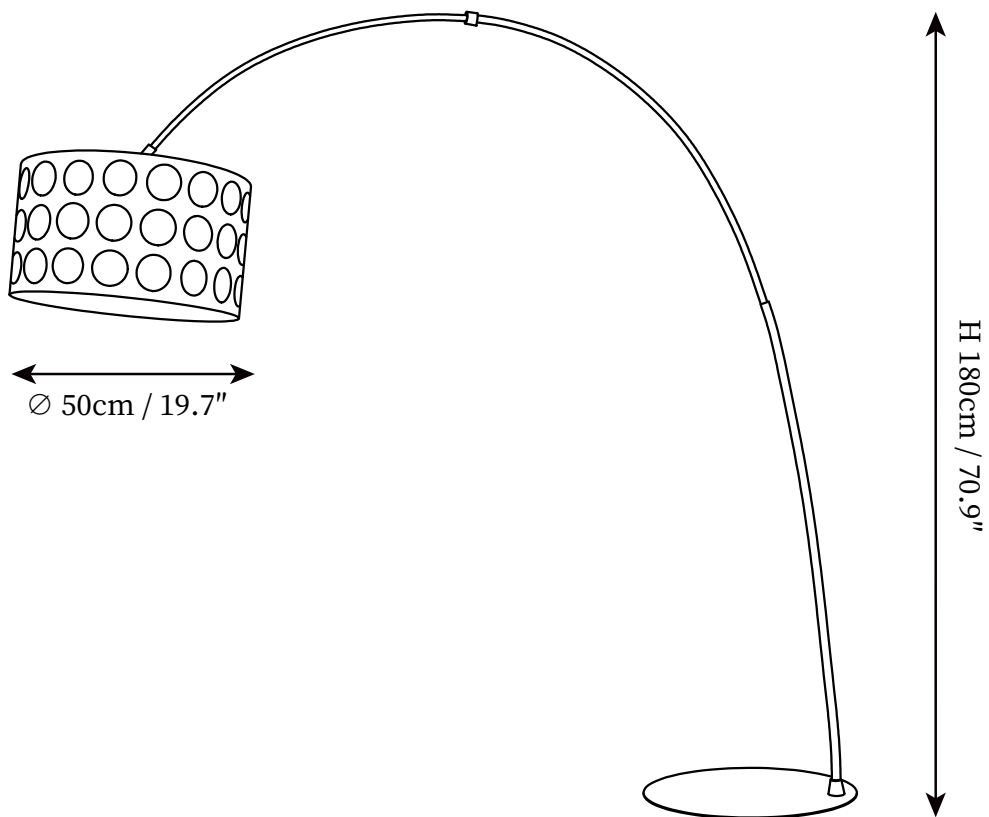

## SPECIFICATION DETAILS

\*For custom options, consult factory for details

---

<b>Fixture Dimensions</b>	D 19.7" x H 63"
<b>Light source</b>	E26 or E27 (bulb not included)
<b>Wattage</b>	MAX 40W incandescent bulb or LED equivalent.
<b>Voltage</b>	AC 110-240V
<b>Dimming</b>	Compatible with dimmable bulbs (bulb not included)
<b>Control method</b>	In line ON / OFF switch.
<b>Finishes</b>	Black.
<b>Shade Details</b>	White & Black.
<b>Material</b>	Metal, Fabric.
<b>Cord Length</b>	Supplied with switched plug cord, length ~59" (150cm).

## SPECIFICATION DETAILS

\*For custom options, consult factory for details

---

<b>Fixture Dimensions</b>	D 19.7" x H 70.9"
<b>Light source</b>	E26 or E27 (bulb not included)
<b>Wattage</b>	MAX 40W incandescent bulb or LED equivalent.
<b>Voltage</b>	AC 110-240V
<b>Dimming</b>	Compatible with dimmable bulbs (bulb not included)
<b>Control method</b>	In line ON / OFF switch.
<b>Finishes</b>	Black.
<b>Shade Details</b>	White & Black.
<b>Material</b>	Metal, Fabric.
<b>Cord Length</b>	Supplied with switched plug cord, length ~59" (150cm).