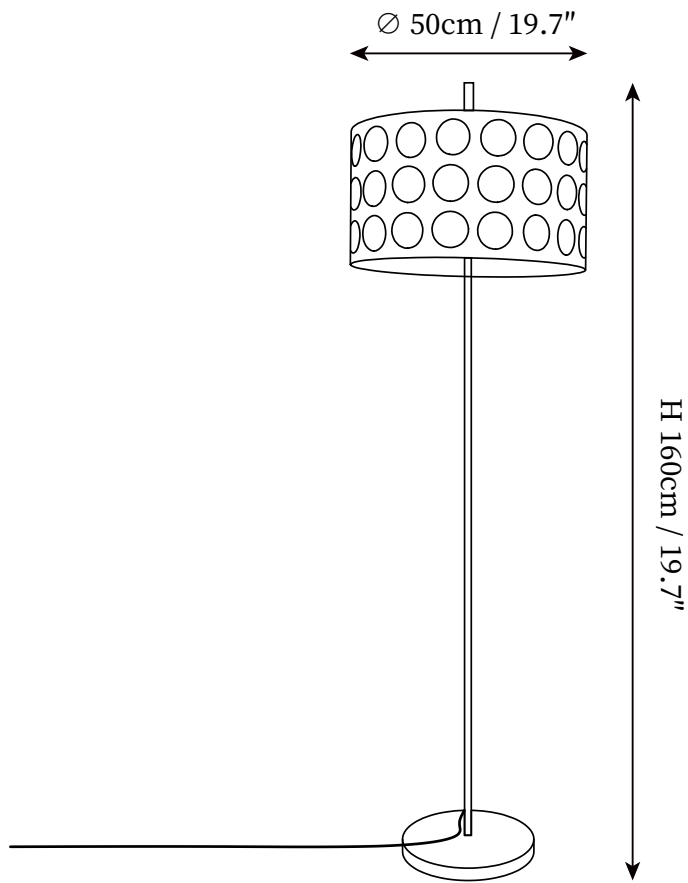

## SPECIFICATION DETAILS

\*For custom options, consult factory for details

---

<b>Fixture Dimensions</b>	D 19.7" x H 63"
<b>Light source</b>	E26 or E27 (bulb not included)
<b>Wattage</b>	MAX 40W incandescent bulb or LED equivalent.
<b>Voltage</b>	AC 110-240V
<b>Dimming</b>	Compatible with dimmable bulbs (bulb not included)
<b>Control method</b>	In line ON / OFF switch.
<b>Finishes</b>	Black.
<b>Shade Details</b>	White & Black.
<b>Material</b>	Metal, Fabric.
<b>Cord Length</b>	Supplied with switched plug cord, length ~59" (150cm).

## SPECIFICATION DETAILS

\*For custom options, consult factory for details

---

<b>Fixture Dimensions</b>	D 19.7" x H 70.9"
<b>Light source</b>	E26 or E27 (bulb not included)
<b>Wattage</b>	MAX 40W incandescent bulb or LED equivalent.
<b>Voltage</b>	AC 110-240V
<b>Dimming</b>	Compatible with dimmable bulbs (bulb not included)
<b>Control method</b>	In line ON / OFF switch.
<b>Finishes</b>	Black.
<b>Shade Details</b>	White & Black.
<b>Material</b>	Metal, Fabric.
<b>Cord Length</b>	Supplied with switched plug cord, length ~59" (150cm).