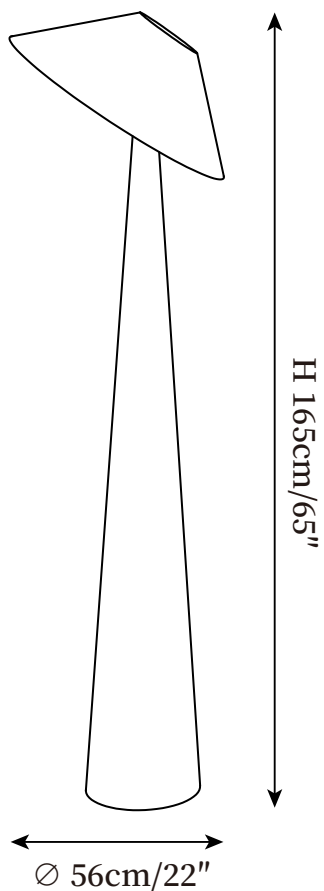

SPECIFICATION SHEET

SPECIFICATION DETAILS

*For custom options, consult factory for details

Fixture Dimensions	D 22" x H 65"
Light source	E26 or E27 (bulb not included)
Wattage	MAX 40W incandescent bulb or LED equivalent.
Voltage	AC 110-240V
Dimming	Compatible with dimmable bulbs (bulb not included)
Control method	In line ON / OFF switch.
Finishes	Nature wood.
Shade Details	Beige.
Material	Metal, Wood, Fabric.
Cord Length	Supplied with switched plug cord, length ~59" (150cm).
