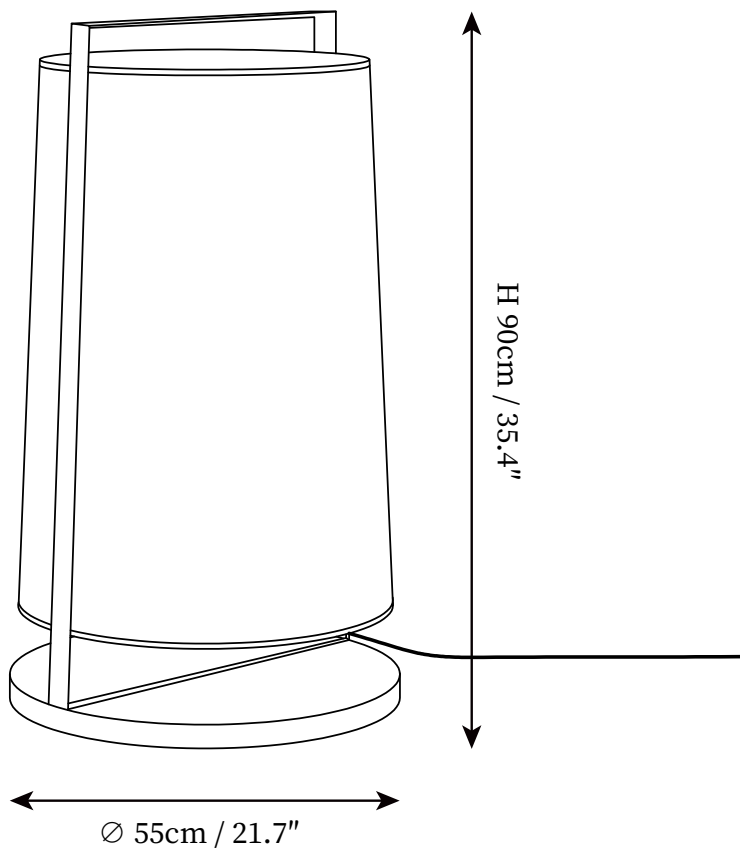

## SPECIFICATION DETAILS

\*For custom options, consult factory for details

<b>Fixture Dimensions</b>	D 9.4" x H 19.7"
<b>Light source</b>	E26 or E27 (bulb not included)
<b>Wattage</b>	MAX 40W incandescent bulb or LED equivalent.
<b>Voltage</b>	AC 110-240V
<b>Dimming</b>	Compatible with dimmable bulbs (bulb not included)
<b>Control method</b>	In line ON / OFF switch.
<b>Finishes</b>	Black.
<b>Shade Details</b>	White.
<b>Material</b>	Metal, Fabric.
<b>Cord Length</b>	Supplied with switched plug cord, length ~59" (150cm).

## SPECIFICATION DETAILS

\*For custom options, consult factory for details

<b>Fixture Dimensions</b>	D 21.7" x H 35.4"
<b>Light source</b>	E26 or E27 (bulb not included)
<b>Wattage</b>	MAX 40W incandescent bulb or LED equivalent.
<b>Voltage</b>	AC 110-240V
<b>Dimming</b>	Compatible with dimmable bulbs (bulb not included)
<b>Control method</b>	In line ON / OFF switch.
<b>Finishes</b>	Black.
<b>Shade Details</b>	White.
<b>Material</b>	Metal, Fabric.
<b>Cord Length</b>	Supplied with switched plug cord, length ~59" (150cm).

## SPECIFICATION DETAILS

\*For custom options, consult factory for details

<b>Fixture Dimensions</b>	D 21.7" x H 59.1"
<b>Light source</b>	E26 or E27 (bulb not included)
<b>Wattage</b>	MAX 40W incandescent bulb or LED equivalent.
<b>Voltage</b>	AC 110-240V
<b>Dimming</b>	Compatible with dimmable bulbs (bulb not included)
<b>Control method</b>	In line ON / OFF switch.
<b>Finishes</b>	Black.
<b>Shade Details</b>	White.
<b>Material</b>	Metal, Fabric.
<b>Cord Length</b>	Supplied with switched plug cord, length ~59" (150cm).