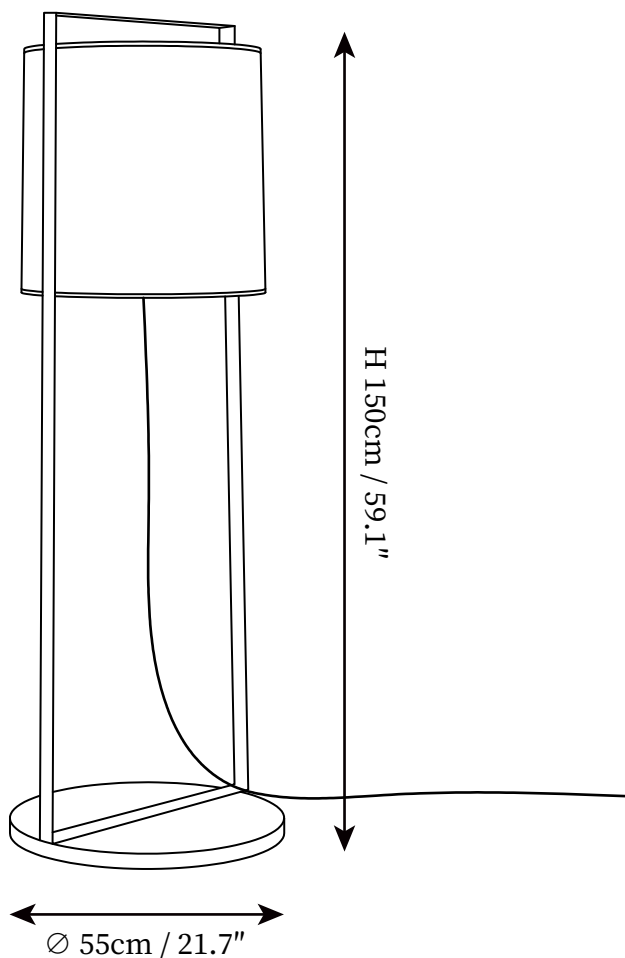

## SPECIFICATION DETAILS

\*For custom options, consult factory for details

<b>Fixture Dimensions</b>	D 9.4" x H 19.7"
<b>Light source</b>	E26 or E27 (bulb not included)
<b>Wattage</b>	MAX 40W incandescent bulb or LED equivalent.
<b>Voltage</b>	AC 110-240V
<b>Dimming</b>	Compatible with dimmable bulbs (bulb not included)
<b>Control method</b>	In line ON / OFF switch.
<b>Finishes</b>	Black.
<b>Shade Details</b>	White.
<b>Material</b>	Metal, Fabric.
<b>Cord Length</b>	Supplied with switched plug cord, length ~59" (150cm).

## SPECIFICATION DETAILS

\*For custom options, consult factory for details

<b>Fixture Dimensions</b>	D 21.7" x H 35.4"
<b>Light source</b>	E26 or E27 (bulb not included)
<b>Wattage</b>	MAX 40W incandescent bulb or LED equivalent.
<b>Voltage</b>	AC 110-240V
<b>Dimming</b>	Compatible with dimmable bulbs (bulb not included)
<b>Control method</b>	In line ON / OFF switch.
<b>Finishes</b>	Black.
<b>Shade Details</b>	White.
<b>Material</b>	Metal, Fabric.
<b>Cord Length</b>	Supplied with switched plug cord, length ~59" (150cm).

## SPECIFICATION DETAILS

\*For custom options, consult factory for details

<b>Fixture Dimensions</b>	D 21.7" x H 59.1"
<b>Light source</b>	E26 or E27 (bulb not included)
<b>Wattage</b>	MAX 40W incandescent bulb or LED equivalent.
<b>Voltage</b>	AC 110-240V
<b>Dimming</b>	Compatible with dimmable bulbs (bulb not included)
<b>Control method</b>	In line ON / OFF switch.
<b>Finishes</b>	Black.
<b>Shade Details</b>	White.
<b>Material</b>	Metal, Fabric.
<b>Cord Length</b>	Supplied with switched plug cord, length ~59" (150cm).