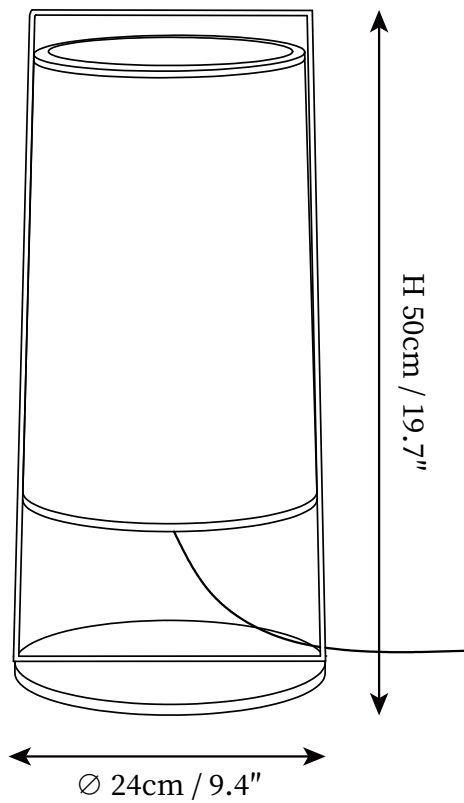

## SPECIFICATION DETAILS

\*For custom options, consult factory for details

<b>Fixture Dimensions</b>	D 9.4" x H 19.7"
<b>Light source</b>	E26 or E27 (bulb not included)
<b>Wattage</b>	MAX 40W incandescent bulb or LED equivalent.
<b>Voltage</b>	AC 110-240V
<b>Dimming</b>	Compatible with dimmable bulbs (bulb not included)
<b>Control method</b>	In line ON / OFF switch.
<b>Finishes</b>	Black.
<b>Shade Details</b>	White.
<b>Material</b>	Metal, Fabric.
<b>Cord Length</b>	Supplied with switched plug cord, length ~59" (150cm).

## SPECIFICATION DETAILS

\*For custom options, consult factory for details

<b>Fixture Dimensions</b>	D 21.7" x H 35.4"
<b>Light source</b>	E26 or E27 (bulb not included)
<b>Wattage</b>	MAX 40W incandescent bulb or LED equivalent.
<b>Voltage</b>	AC 110-240V
<b>Dimming</b>	Compatible with dimmable bulbs (bulb not included)
<b>Control method</b>	In line ON / OFF switch.
<b>Finishes</b>	Black.
<b>Shade Details</b>	White.
<b>Material</b>	Metal, Fabric.
<b>Cord Length</b>	Supplied with switched plug cord, length ~59" (150cm).

## SPECIFICATION DETAILS

\*For custom options, consult factory for details

<b>Fixture Dimensions</b>	D 21.7" x H 59.1"
<b>Light source</b>	E26 or E27 (bulb not included)
<b>Wattage</b>	MAX 40W incandescent bulb or LED equivalent.
<b>Voltage</b>	AC 110-240V
<b>Dimming</b>	Compatible with dimmable bulbs (bulb not included)
<b>Control method</b>	In line ON / OFF switch.
<b>Finishes</b>	Black.
<b>Shade Details</b>	White.
<b>Material</b>	Metal, Fabric.
<b>Cord Length</b>	Supplied with switched plug cord, length ~59" (150cm).