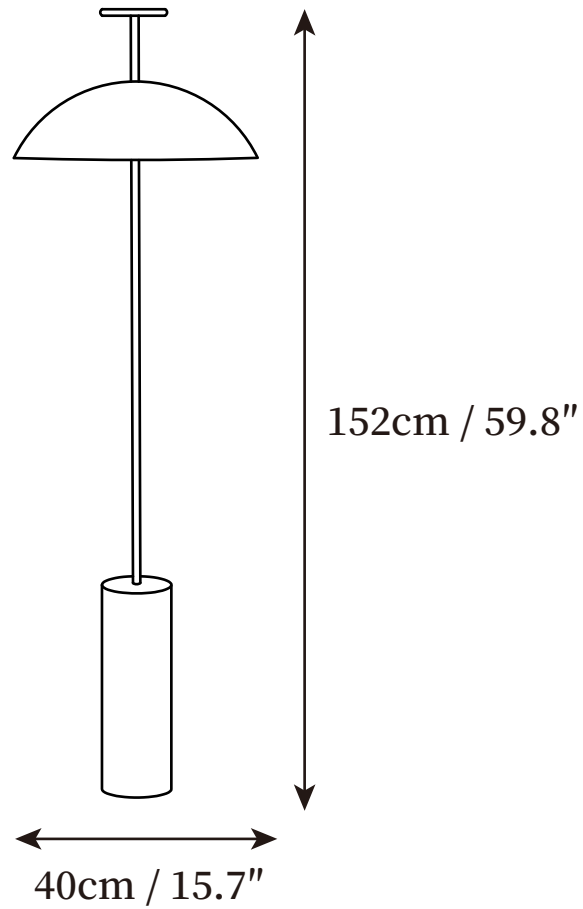

SPECIFICATION SHEET

SPECIFICATION DETAILS

*For custom options, consult factory for details

Fixture Dimensions	D 15.7" x H 59.8"
Light source	Integrated LED
Wattage	~ 10W incandescent bulb or LED equivalent.
Voltage	AC 110-240V
Dimming	Not supported
Control method	In line ON / OFF switch.
CRI(Ra)	90+CRI
LED Rated Life	30000 hours
Color Temperature	Warm Light (3000K), Neutral Light (4000K), Cool Light (6000K)
Finishes	White, Black.
Shade Details	White, Black.
Material	Metal.
Cord Length	Supplied with switched plug cord, length ~59" (150cm).