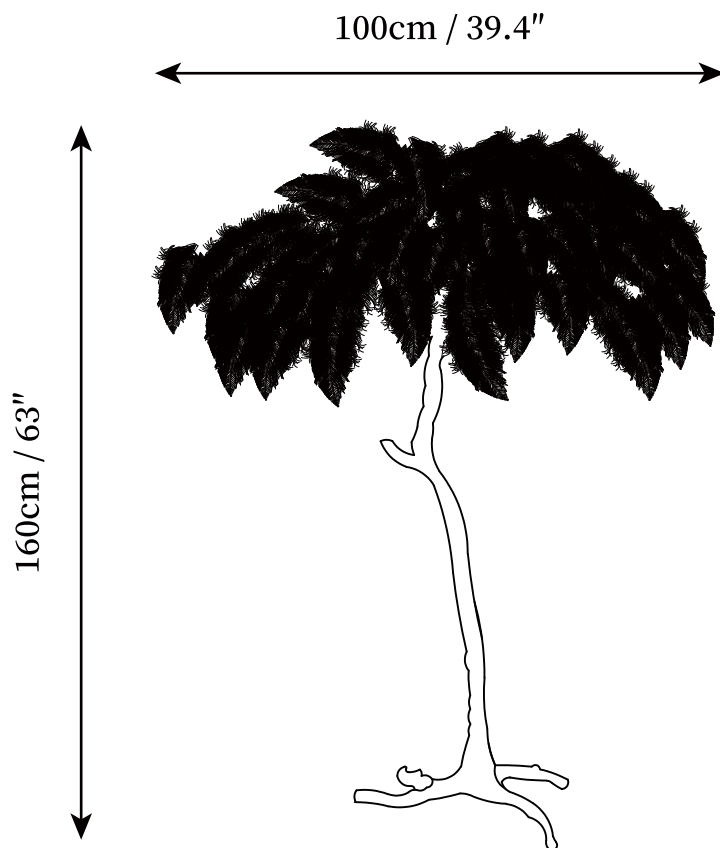

## SPECIFICATION DETAILS

\*For custom options, consult factory for details

<b>Fixture Dimensions</b>	D 39.4" x H 63"
<b>Light source</b>	G9 (bulb not included)
<b>Wattage</b>	~ 5W incandescent bulb or LED equivalent.
<b>Voltage</b>	AC 110-240V
<b>Dimming</b>	Compatible with dimmable bulbs (bulb not included)
<b>Control method</b>	In line ON / OFF switch.
<b>Finishes</b>	Polished brass, Silver.
<b>Shade Details</b>	Natural, White, Cloud, Old gold, Ivy green, Black, Candy floss, Oyster pink, Mandarin orange, Navy,
<b>Material</b>	Brass, Ostrich Feather.
<b>Cord Length</b>	Supplied with switched plug cord, length ~59" (150cm).