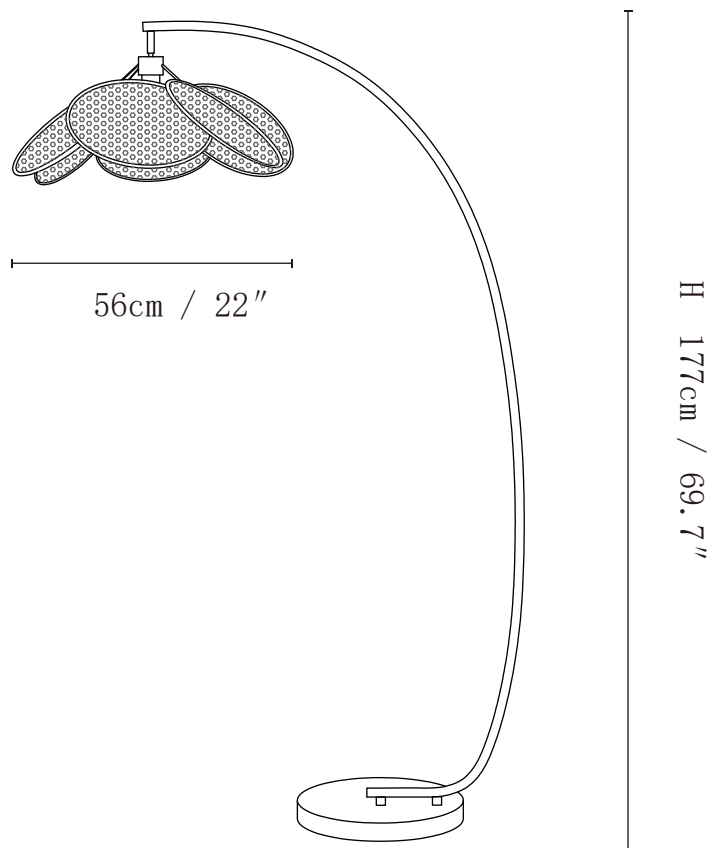

SPECIFICATION SHEET

SPECIFICATION DETAILS

*For custom options, consult factory for details

Fixture Dimensions	Ø 22.0" x H 69.7"
Light source	E26 or E27 (bulb not included)
Wattage	MAX 40W incandescent bulb or LED equivalent.
Voltage	AC 110-240V
Dimming	Compatible with dimmable bulbs (bulb not included)
Control method	In line ON / OFF switch.
Finishes	Black
Shade Details	Nature rattan color
Material	Metal, Rattan, Fabric
Cord Length	Supplied with switched plug cord, length ~59" (150cm).