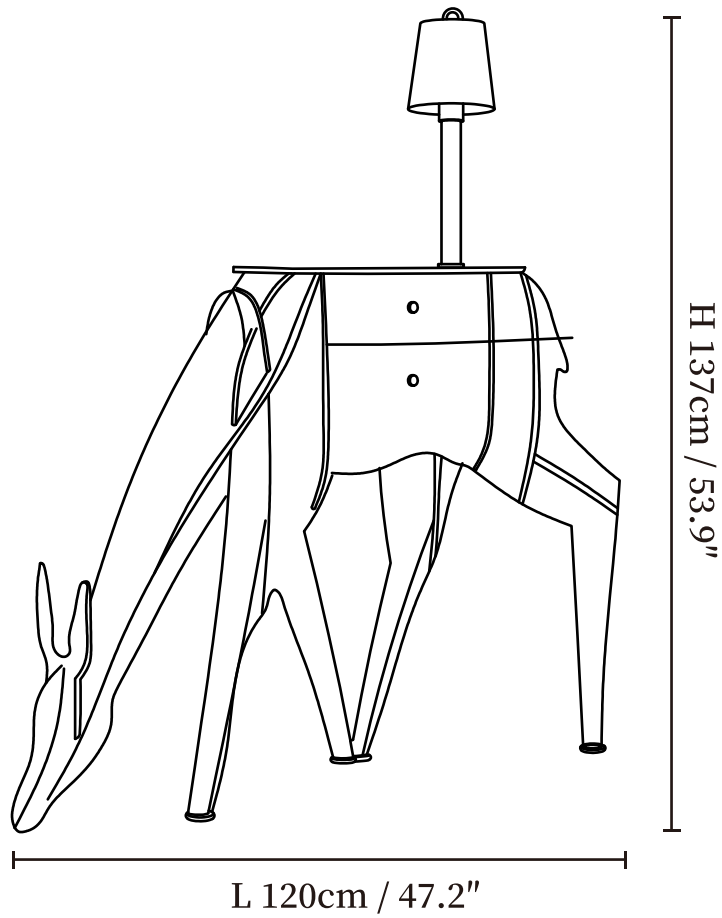

SPECIFICATION SHEET

SPECIFICATION DETAILS

*For custom options, consult factory for details

Fixture Dimensions	L 42.5" x H 49.6", L 47.2" x H 53.9"
Light source	E26 or E27.
Wattage	Max 40W incandescent bulb or LED equivalent.
Voltage	AC 110-240V
Dimming	Compatible with dimmable bulbs (bulb not included)
Control method	In line ON / OFF switch.
Finishes	Black, Red.
Shade Details	Black.
Material	Resin board, Metal, Fabric.
Cord Length	Supplied with switched plug cord, length ~59" (150cm).