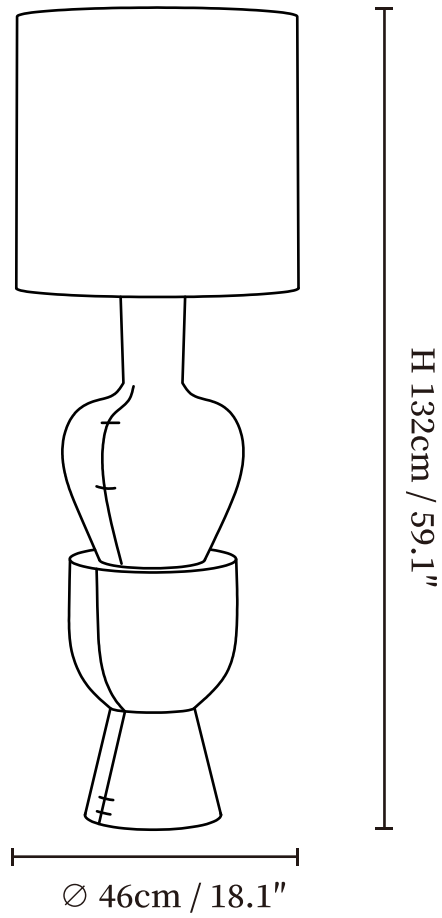

SPECIFICATION SHEET

SPECIFICATION DETAILS

*For custom options, consult factory for details

Fixture Dimensions	Ø 18.1" x H 51.9"
Light source	E26 or E27.
Wattage	Max 40W incandescent bulb or LED equivalent.
Voltage	AC 110-240V
Dimming	Compatible with dimmable bulbs (bulb not included)
Control method	In line ON / OFF switch.
Finishes	Wood color.
Shade Details	Grey.
Material	Wood, Fabric, Metal.
Cord Length	Supplied with switched plug cord, length ~59" (150cm).