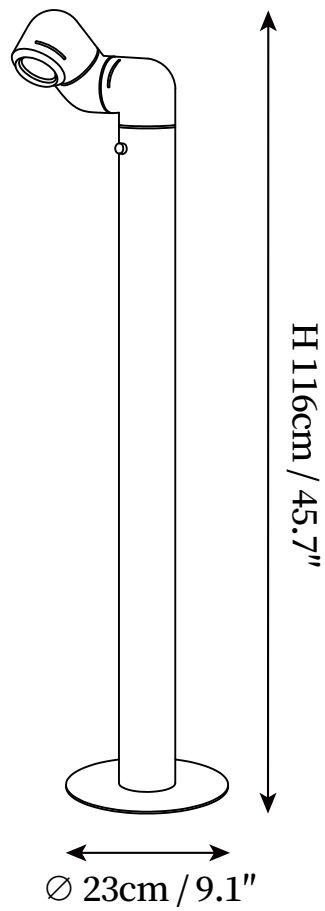

SPECIFICATION SHEET

SPECIFICATION DETAILS

*For custom options, consult factory for details

| | |
|---------------------------|---|
| Fixture Dimensions | D 9.1" x H 45.7" |
| Light source | Integrated LED |
| Wattage | ~ 8W |
| Voltage | AC 110-240V |
| Dimming | Not supported |
| Control method | Inline On/Off switch & Knob dimmer switch. |
| CRI(Ra) | 90+CRI |
| LED Rated Life | 30000 hours |
| Color Temperature | Warm Light (3000K), Neutral Light (4000K), Cool Light (6000K) |
| Finishes | Red, White. |
| Shade Details | Red, White. |
| Material | Aluminum, Metal, Iron, Resin. |
| Cord Length | Supplied with switched plug cord, length ~59" (150cm). |