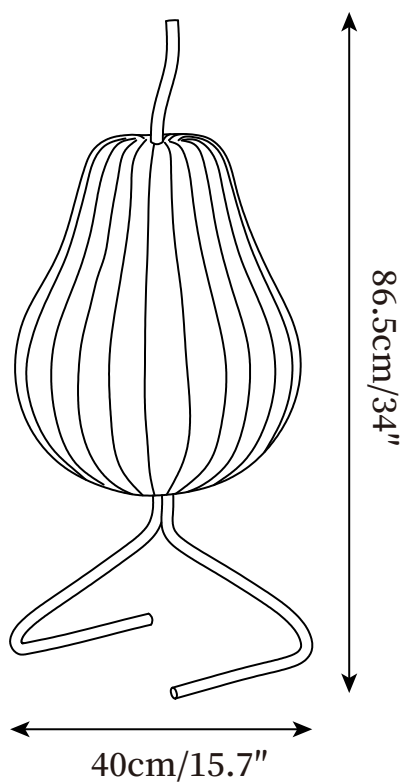

# SPECIFICATION SHEET

---

## SPECIFICATION DETAILS

\*For custom options, consult factory for details

---

<b>Fixture Dimensions</b>	D 15.7" x H 34"
<b>Light source</b>	E26 or E27 (bulb not included)
<b>Wattage</b>	MAX 40W incandescent bulb or LED equivalent.
<b>Voltage</b>	AC 110-240V
<b>Dimming</b>	Compatible with dimmable bulbs (bulb not included)
<b>Control method</b>	In line ON / OFF switch.
<b>Finishes</b>	Black.
<b>Shade Details</b>	White.
<b>Material</b>	Metal, Fabric.
<b>Cord Length</b>	Supplied with switched plug cord, length ~59" (150cm).